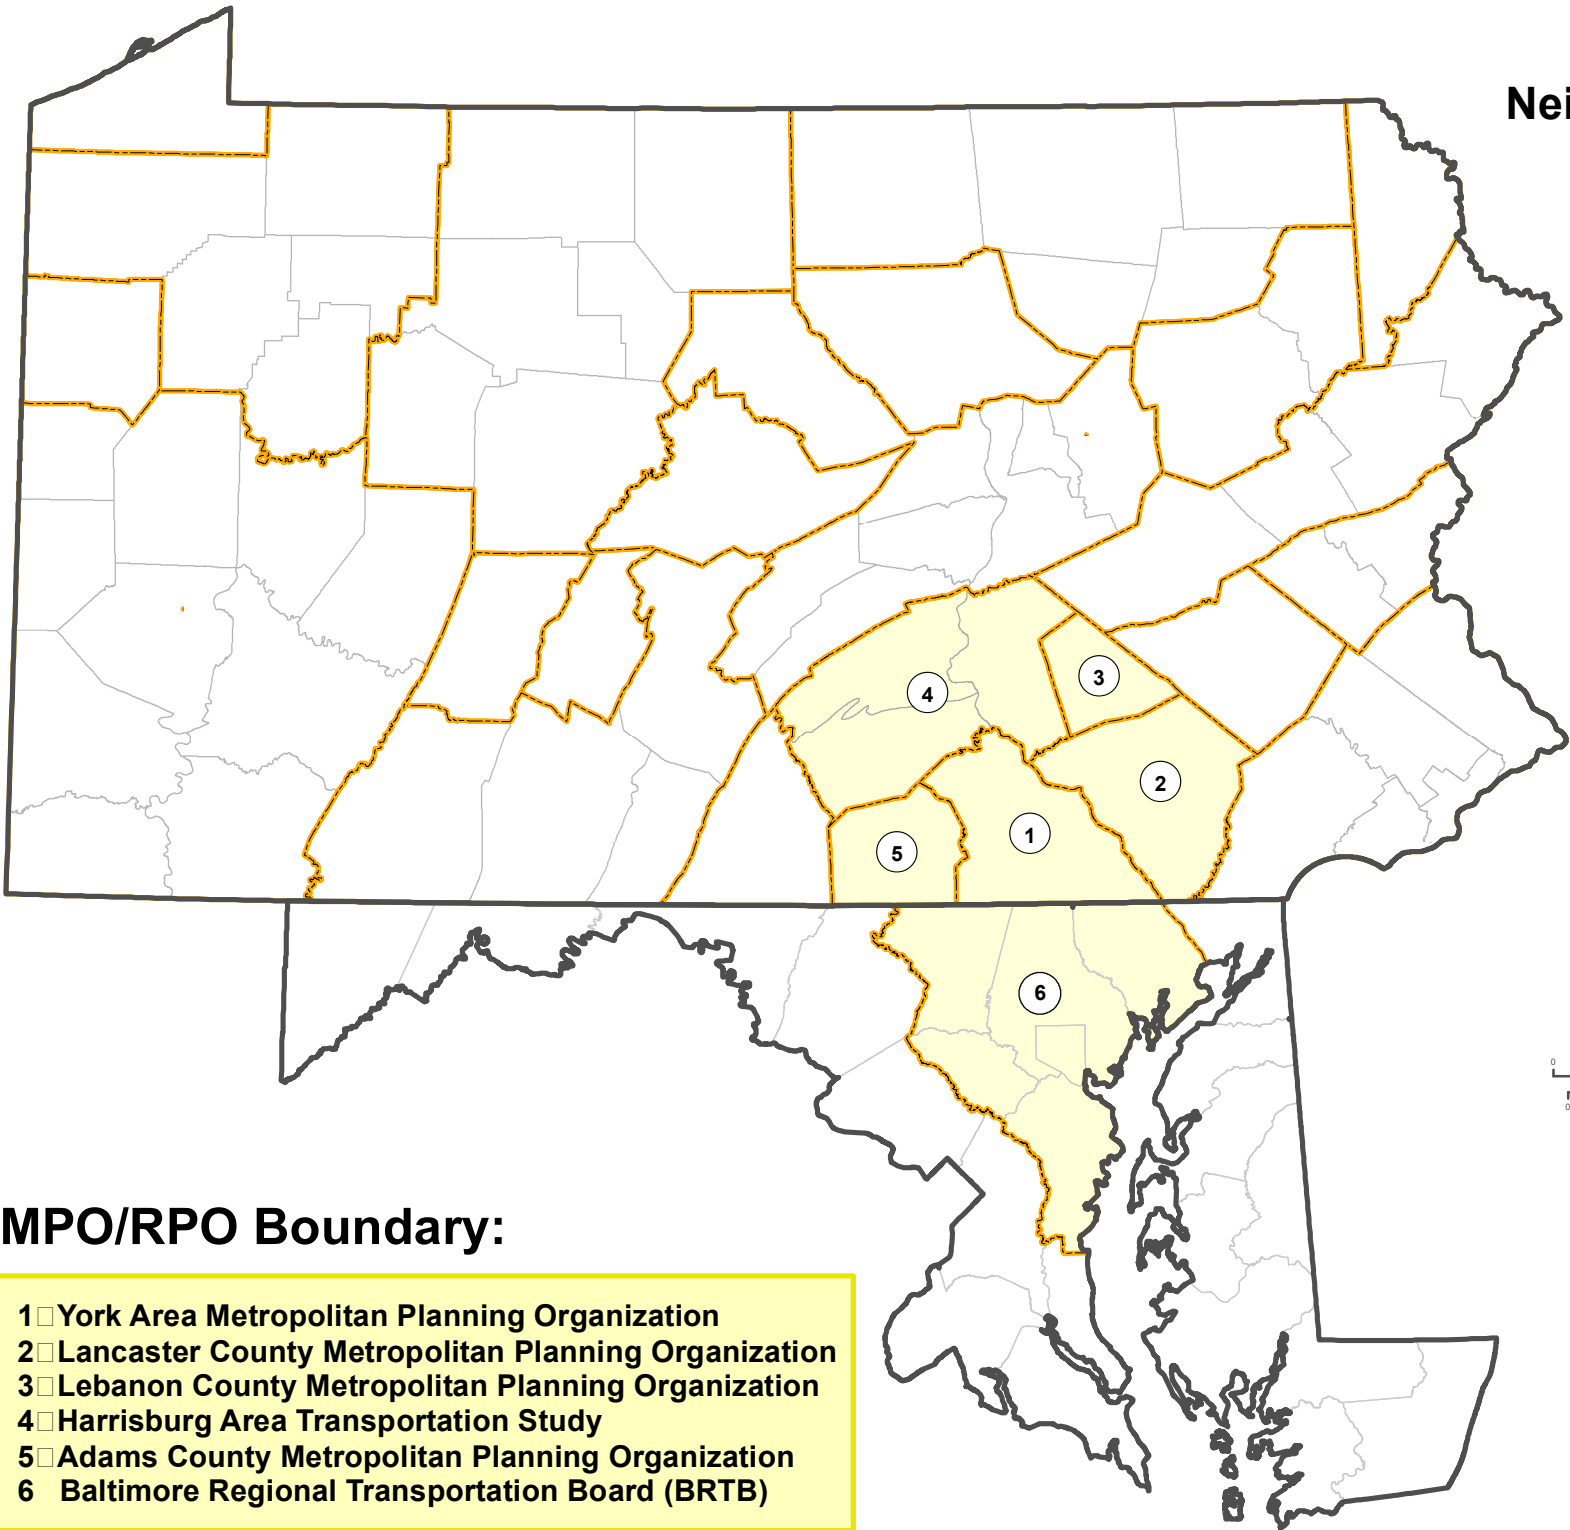

Map A Neighboring MPOs

Legend

- State Boundary
- MPO/RPO Boundary
- County Boundary

MPO/RPO Boundary:

- 1 York Area Metropolitan Planning Organization
- 2 Lancaster County Metropolitan Planning Organization
- 3 Lebanon County Metropolitan Planning Organization
- 4 Harrisburg Area Transportation Study
- 5 Adams County Metropolitan Planning Organization
- 6 Baltimore Regional Transportation Board (BRTB)