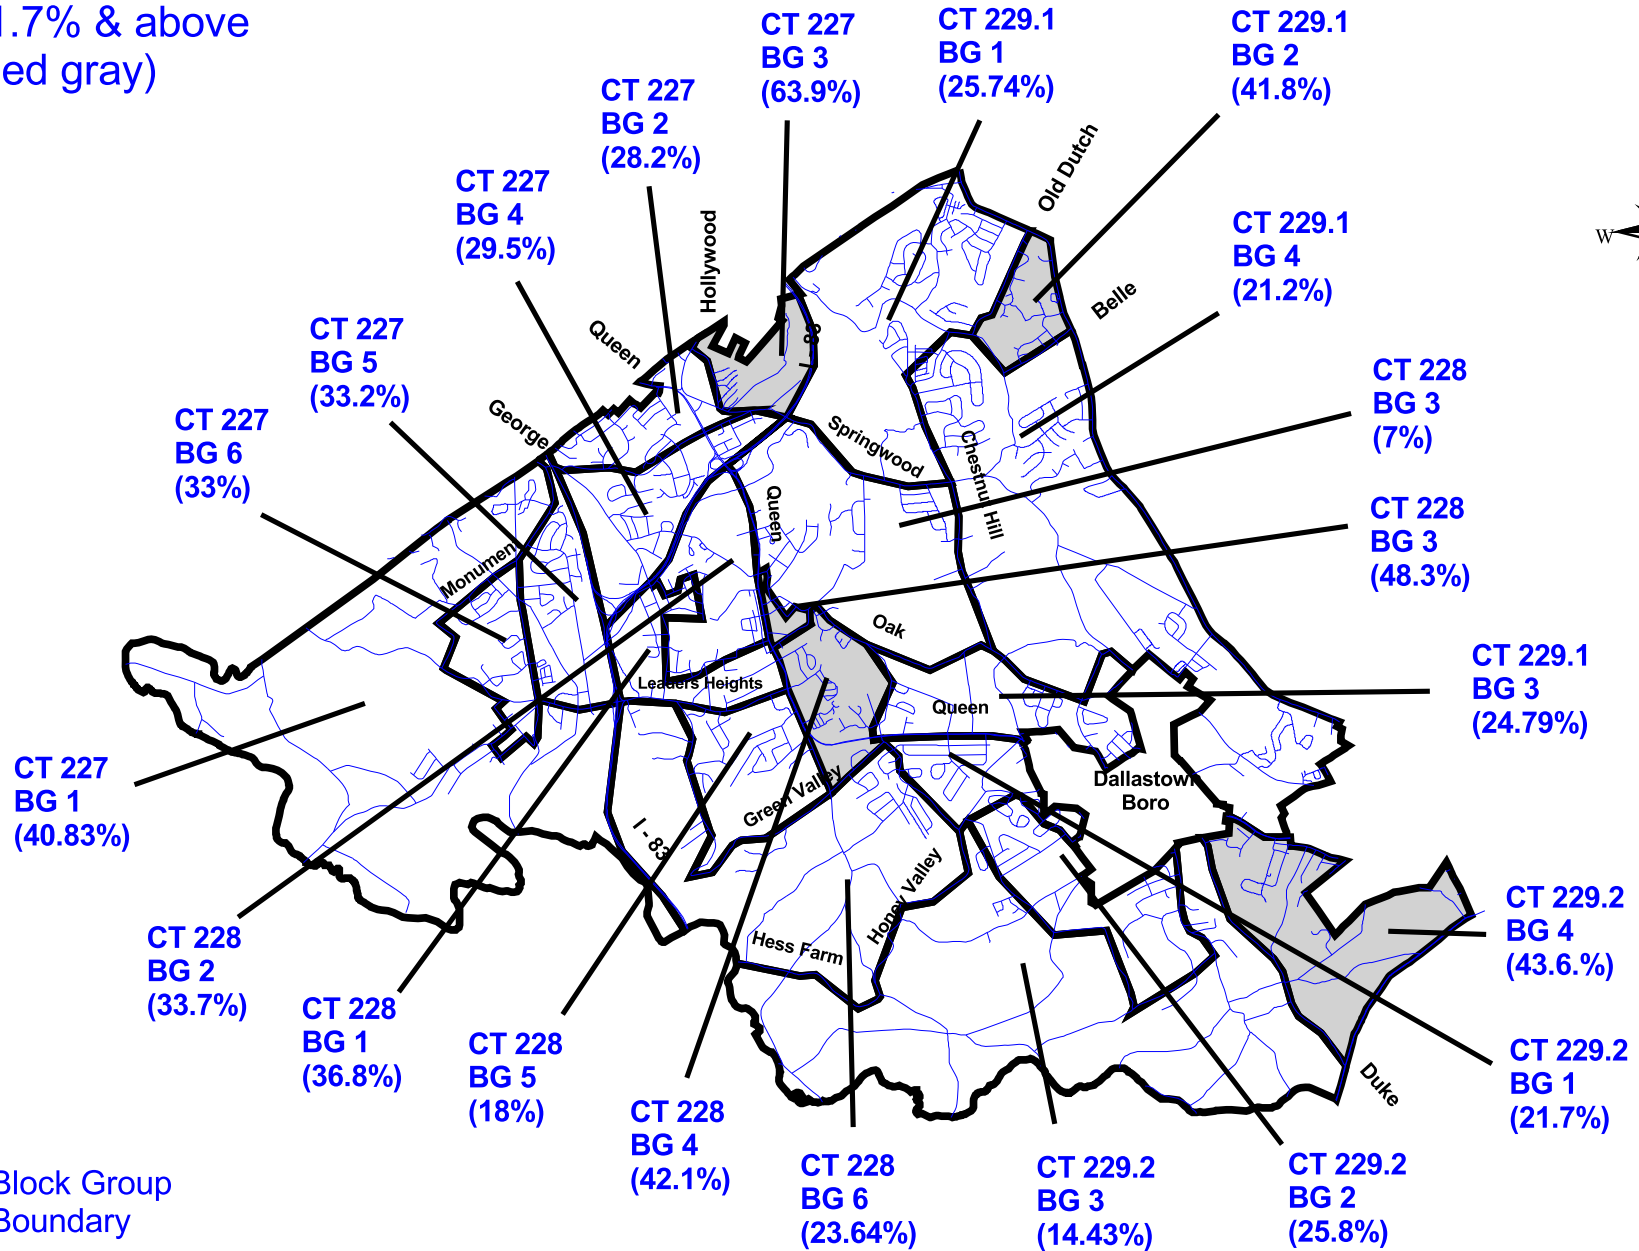

# YORK TOWNSHIP

2000 Census Map  
 Low/Mod Income %  
 for CDBG Program  
 =s 41.7% & above  
 (shaded gray)

— Block Group Boundary  
 — Streets/Roads