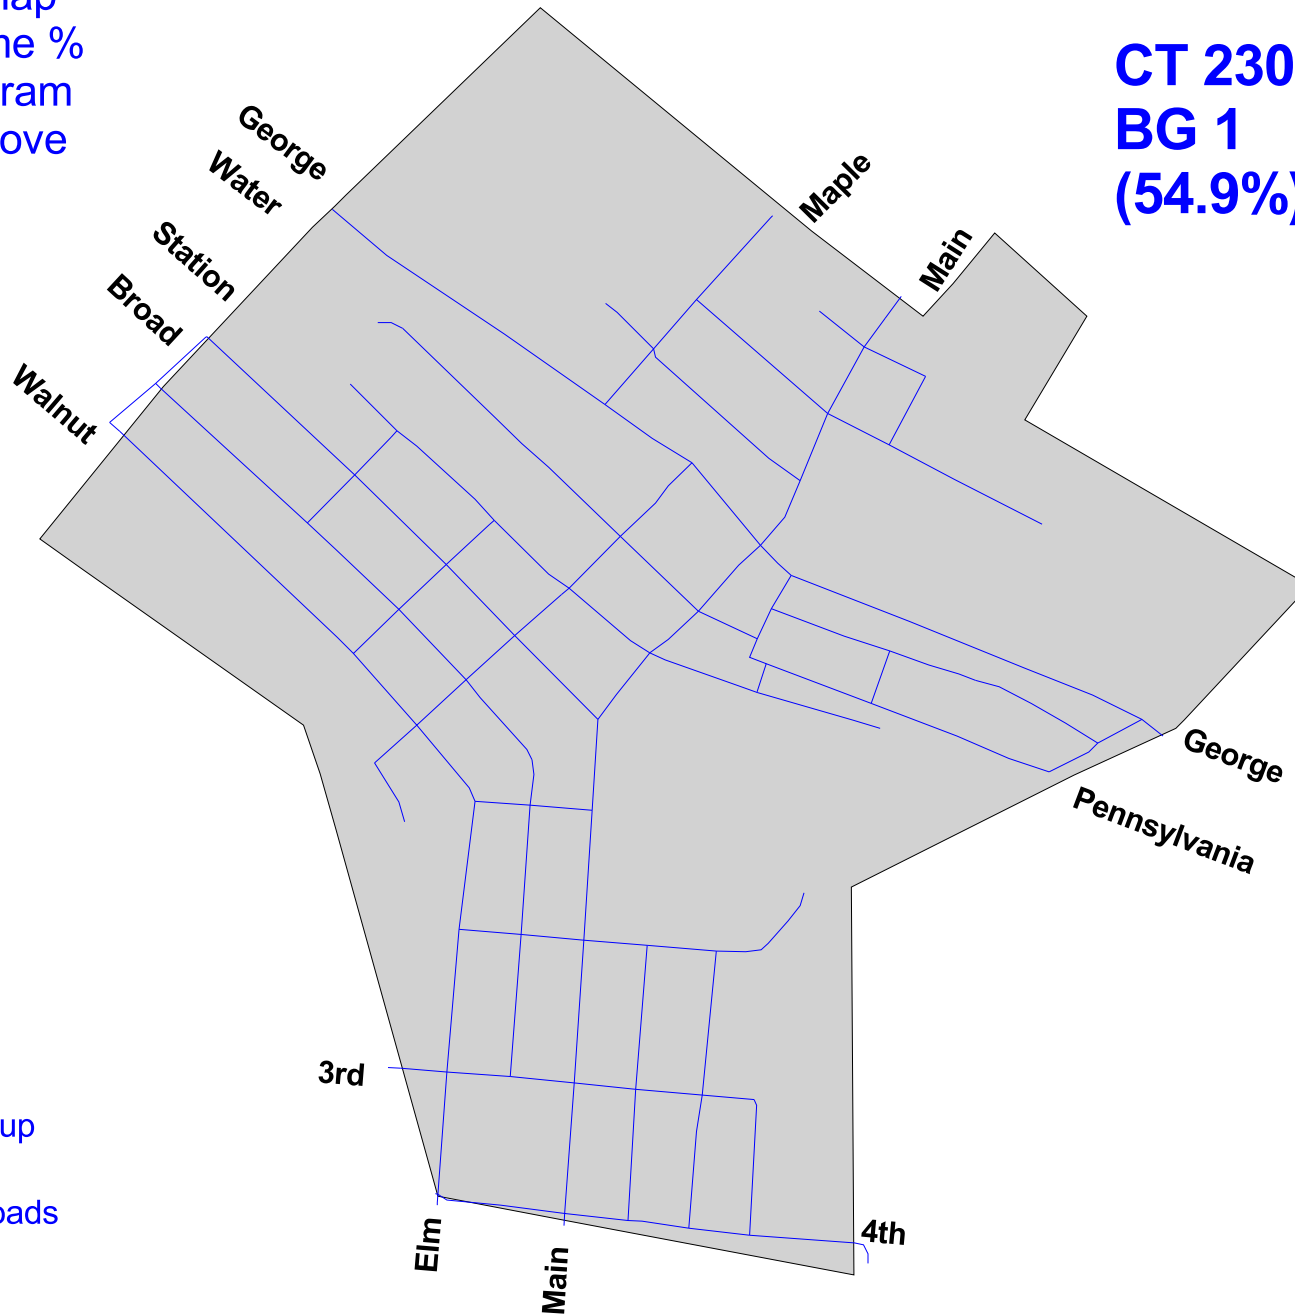

YOE BOROUGH

2000 Census Map
Low/Mod Income %
for CDBG Program
= 's 41.7% & above
(shaded gray)

CT 230
BG 1
(54.9%)

— Block Group Boundary
— Streets/Roads