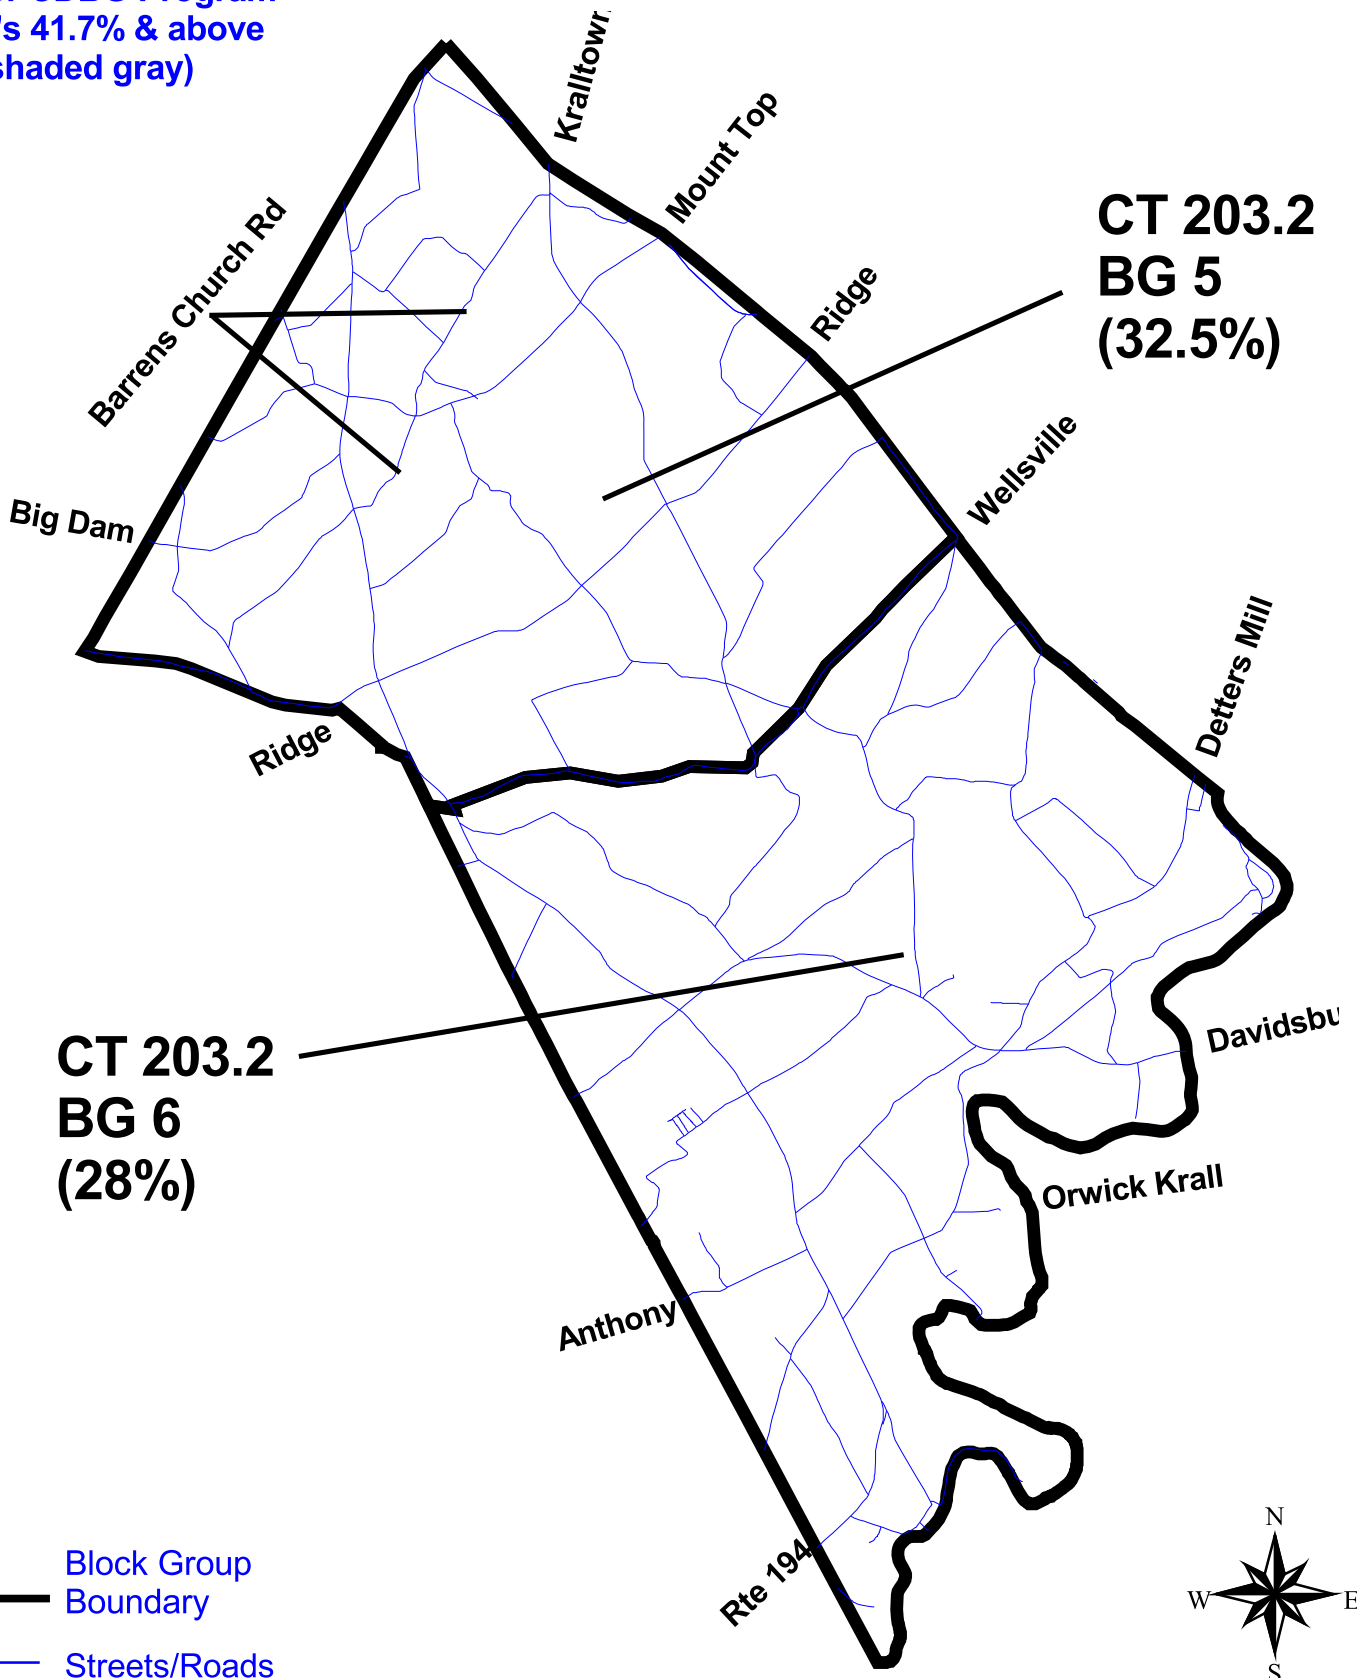

WASHINGTON TOWNSHIP

2000 Census Map
Low/Mod Income %
for CDBG Program
= 's 41.7% & above
(shaded gray)

CT 203.2
BG 5
(32.5%)

CT 203.2
BG 6
(28%)

- Block Group Boundary
- Streets/Roads