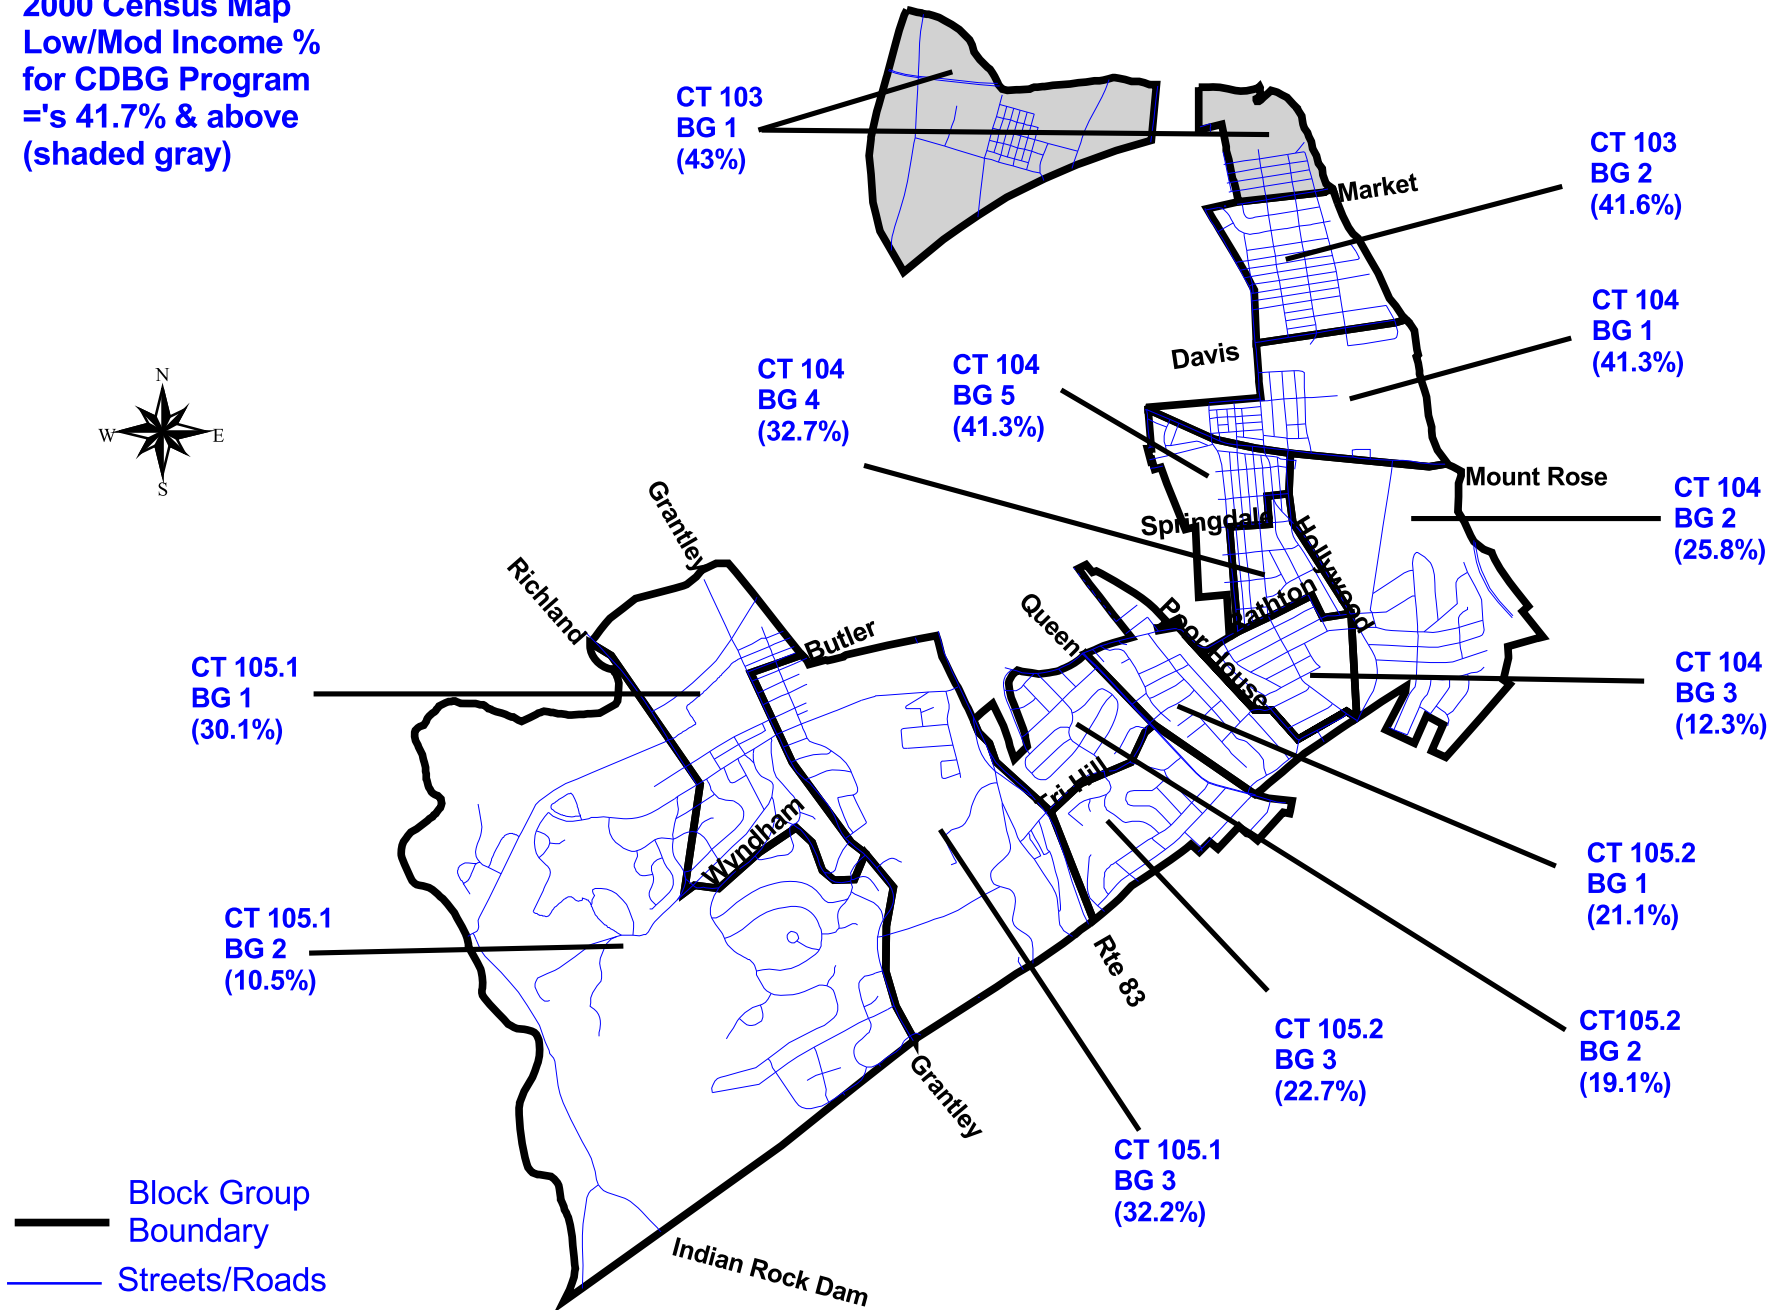

SPRING GARDEN TOWNSHIP

2000 Census Map
 Low/Mod Income %
 for CDBG Program
 =s 41.7% & above
 (shaded gray)

 Block Group Boundary
 Streets/Roads