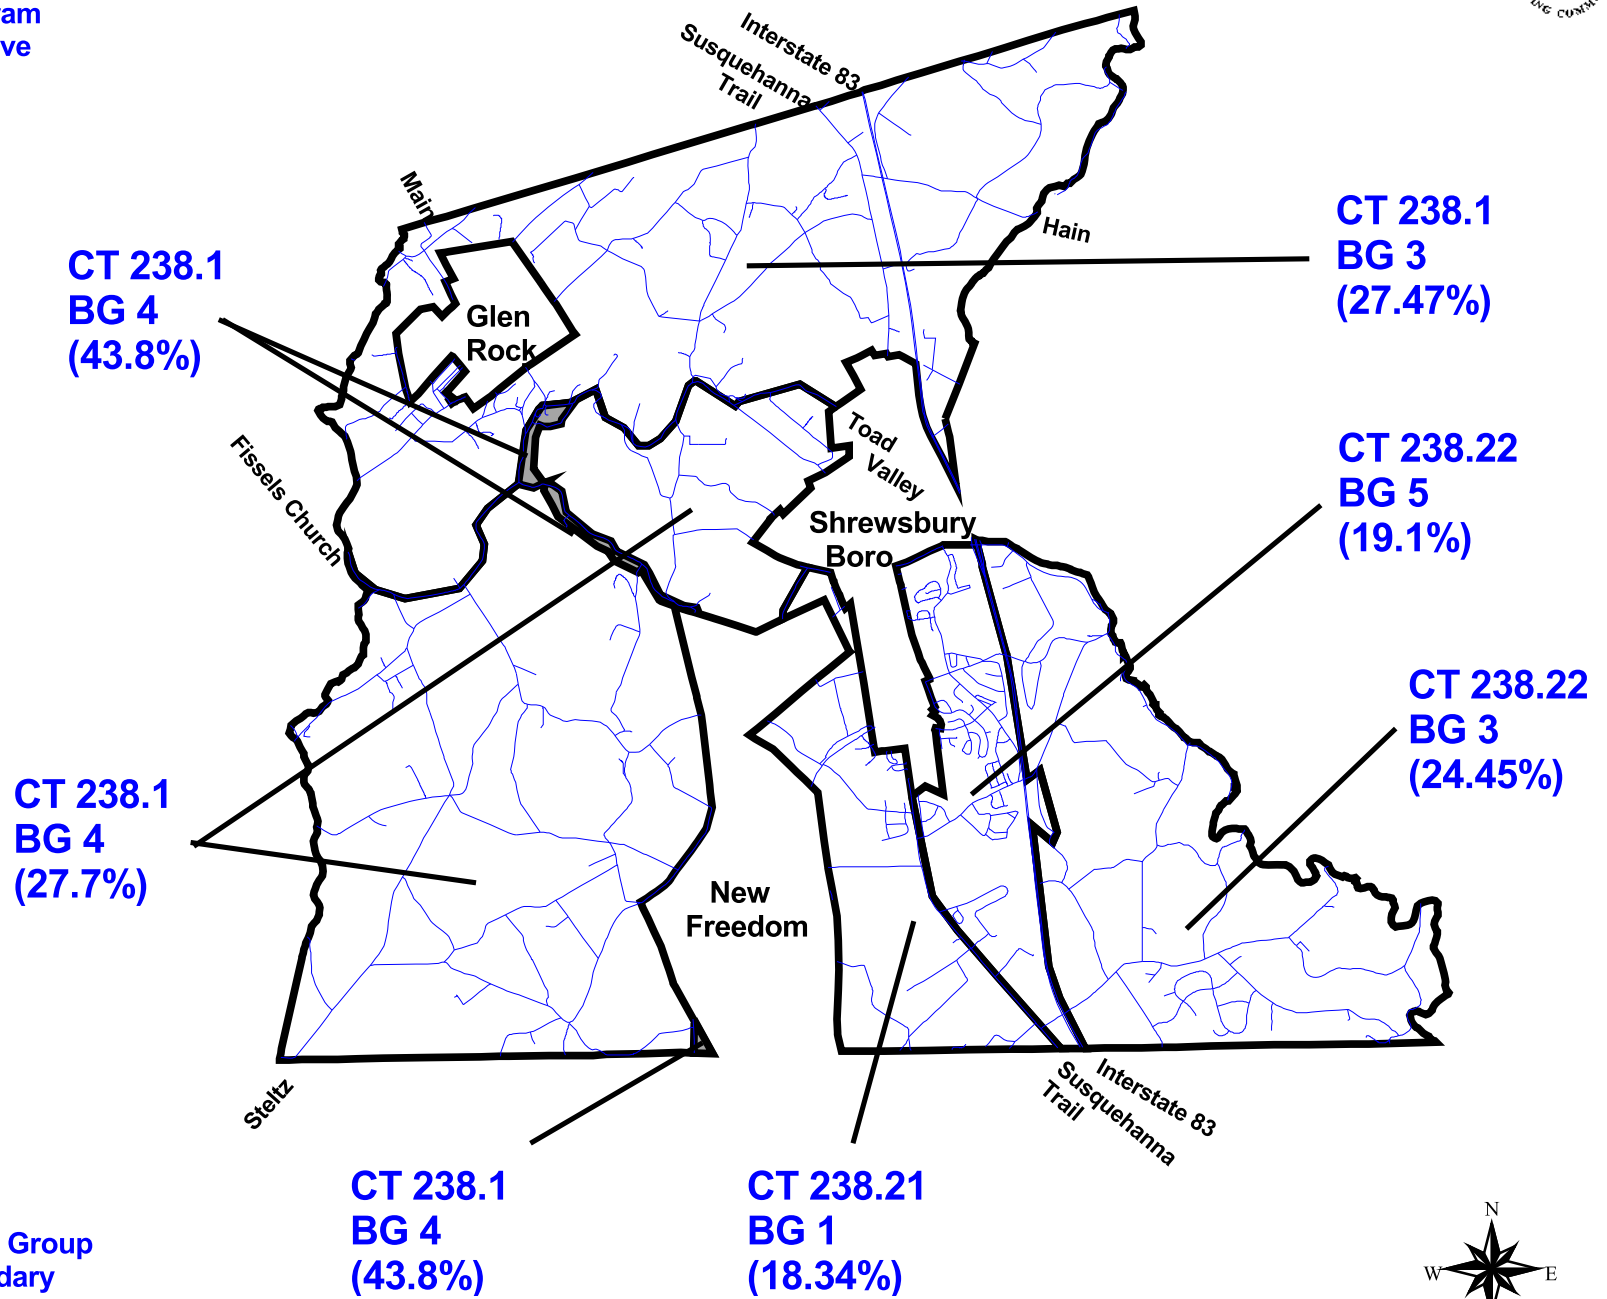

SHREWSBURY TOWNSHIP

2000 Census Map
 Low/Mod Income %
 for CDBG Program
 =s 41.7% & above
 (shaded gray)

— Block Group Boundary
 — Streets/Roads