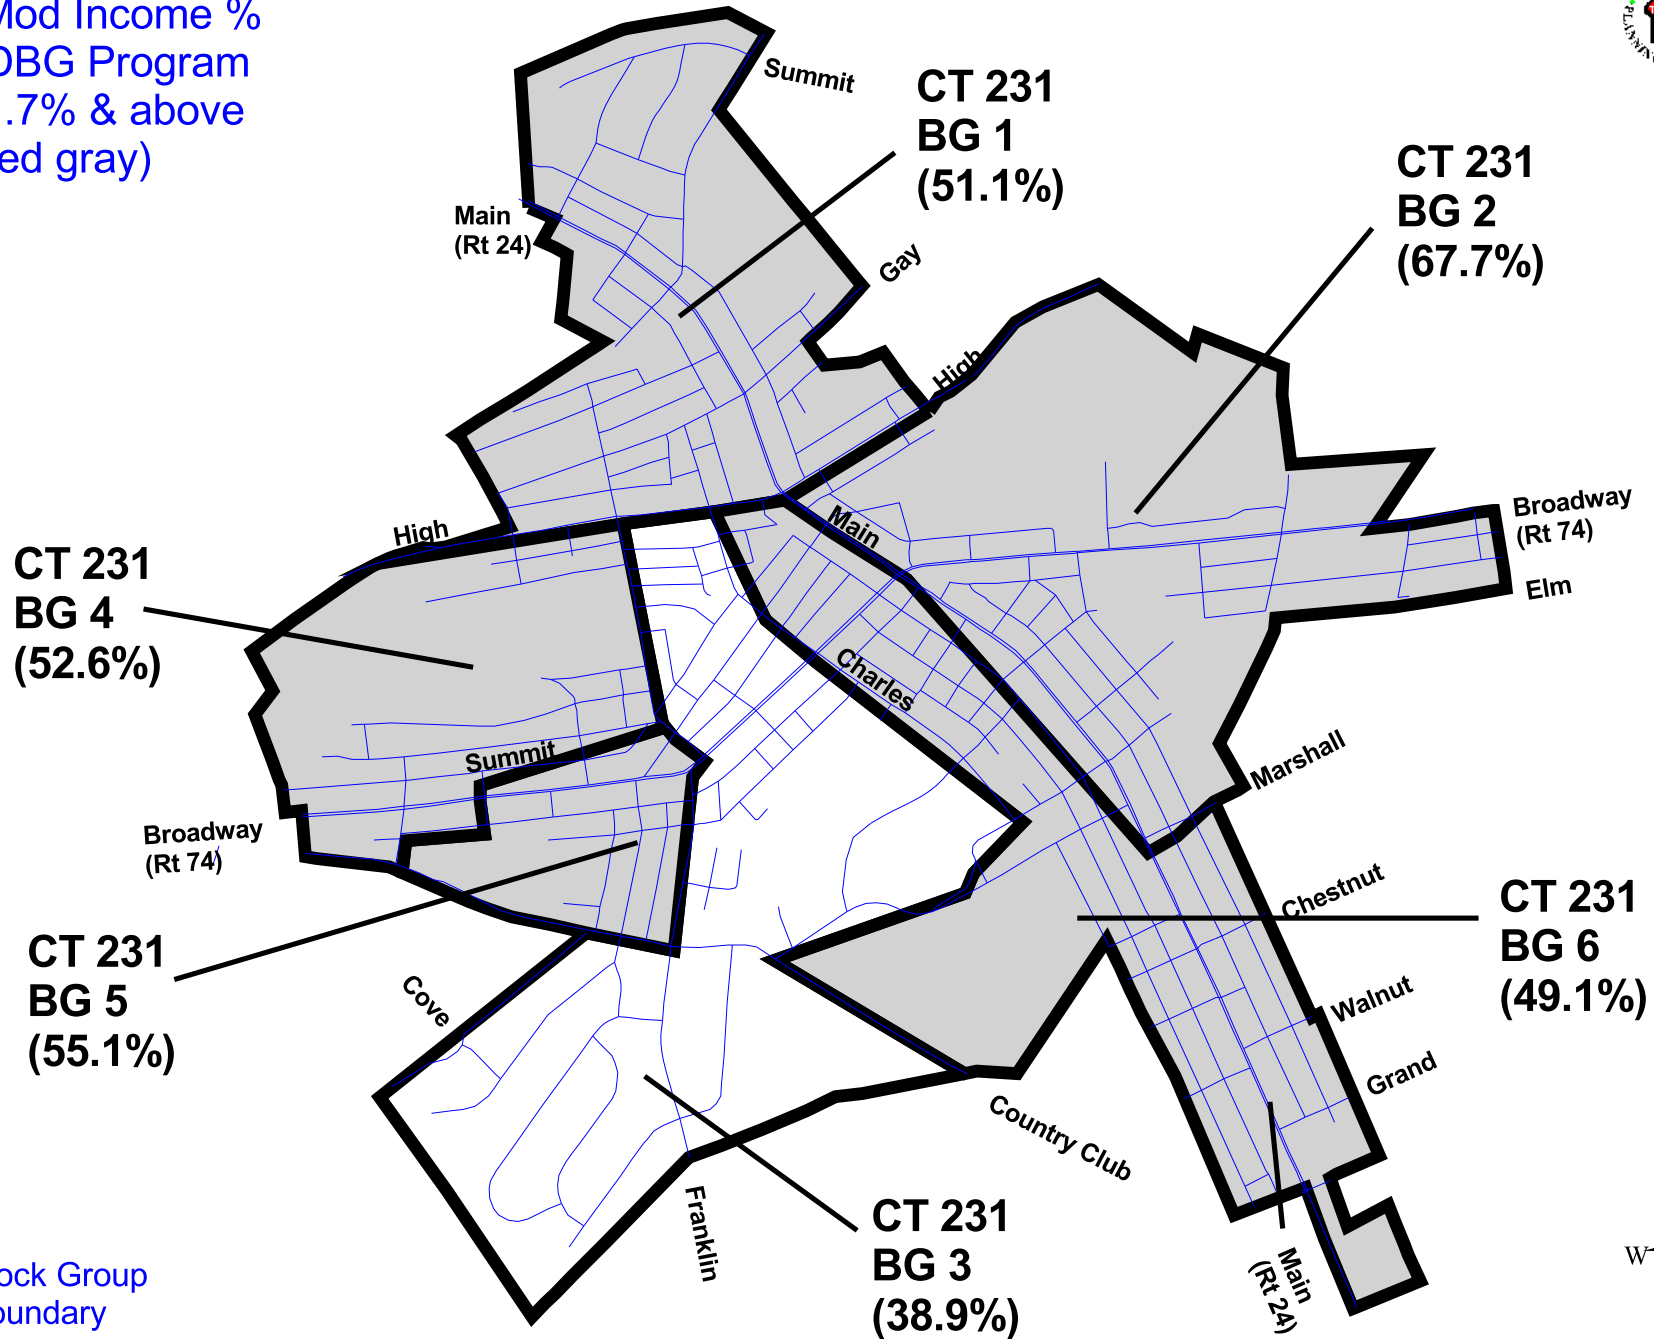

# RED LION BOROUGH

2000 Census Map  
Low/Mod Income %  
for CDBG Program  
='s 41.7% & above  
(shaded gray)

— Block Group Boundary  
— Streets/Roads