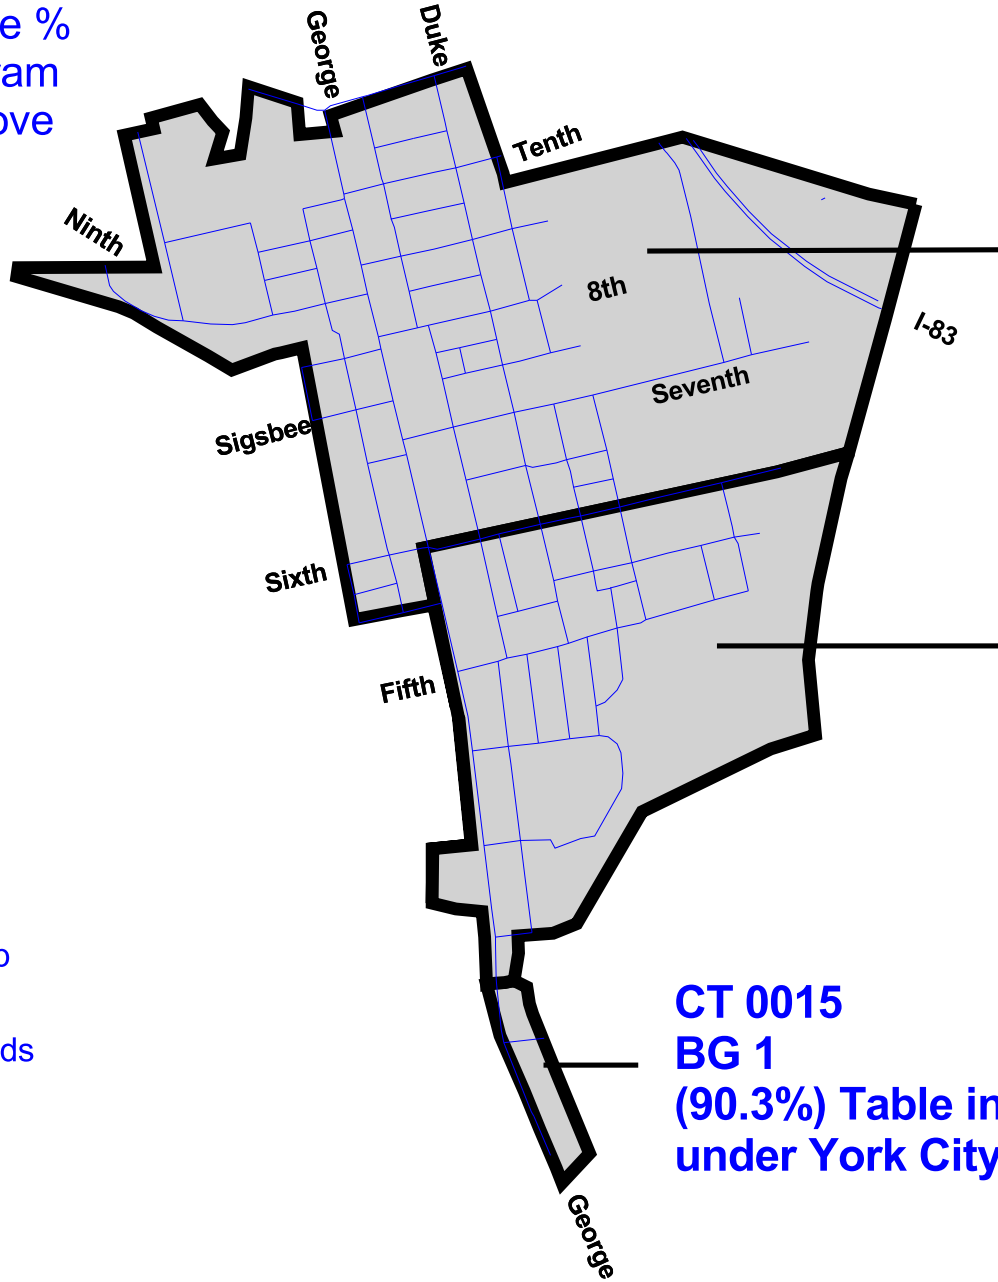

NORTH YORK BOROUGH

2000 Census Map
Low/Mod Income %
for CDBG Program
=s 41.7% & above
(shaded gray)

CT 212.1
BG 3
(53.6)

CT 212.1
BG 2
(43.9%)

CT 0015
BG 1
(90.3%) Table info
under York City

— Block Group Boundary
— Streets/Roads