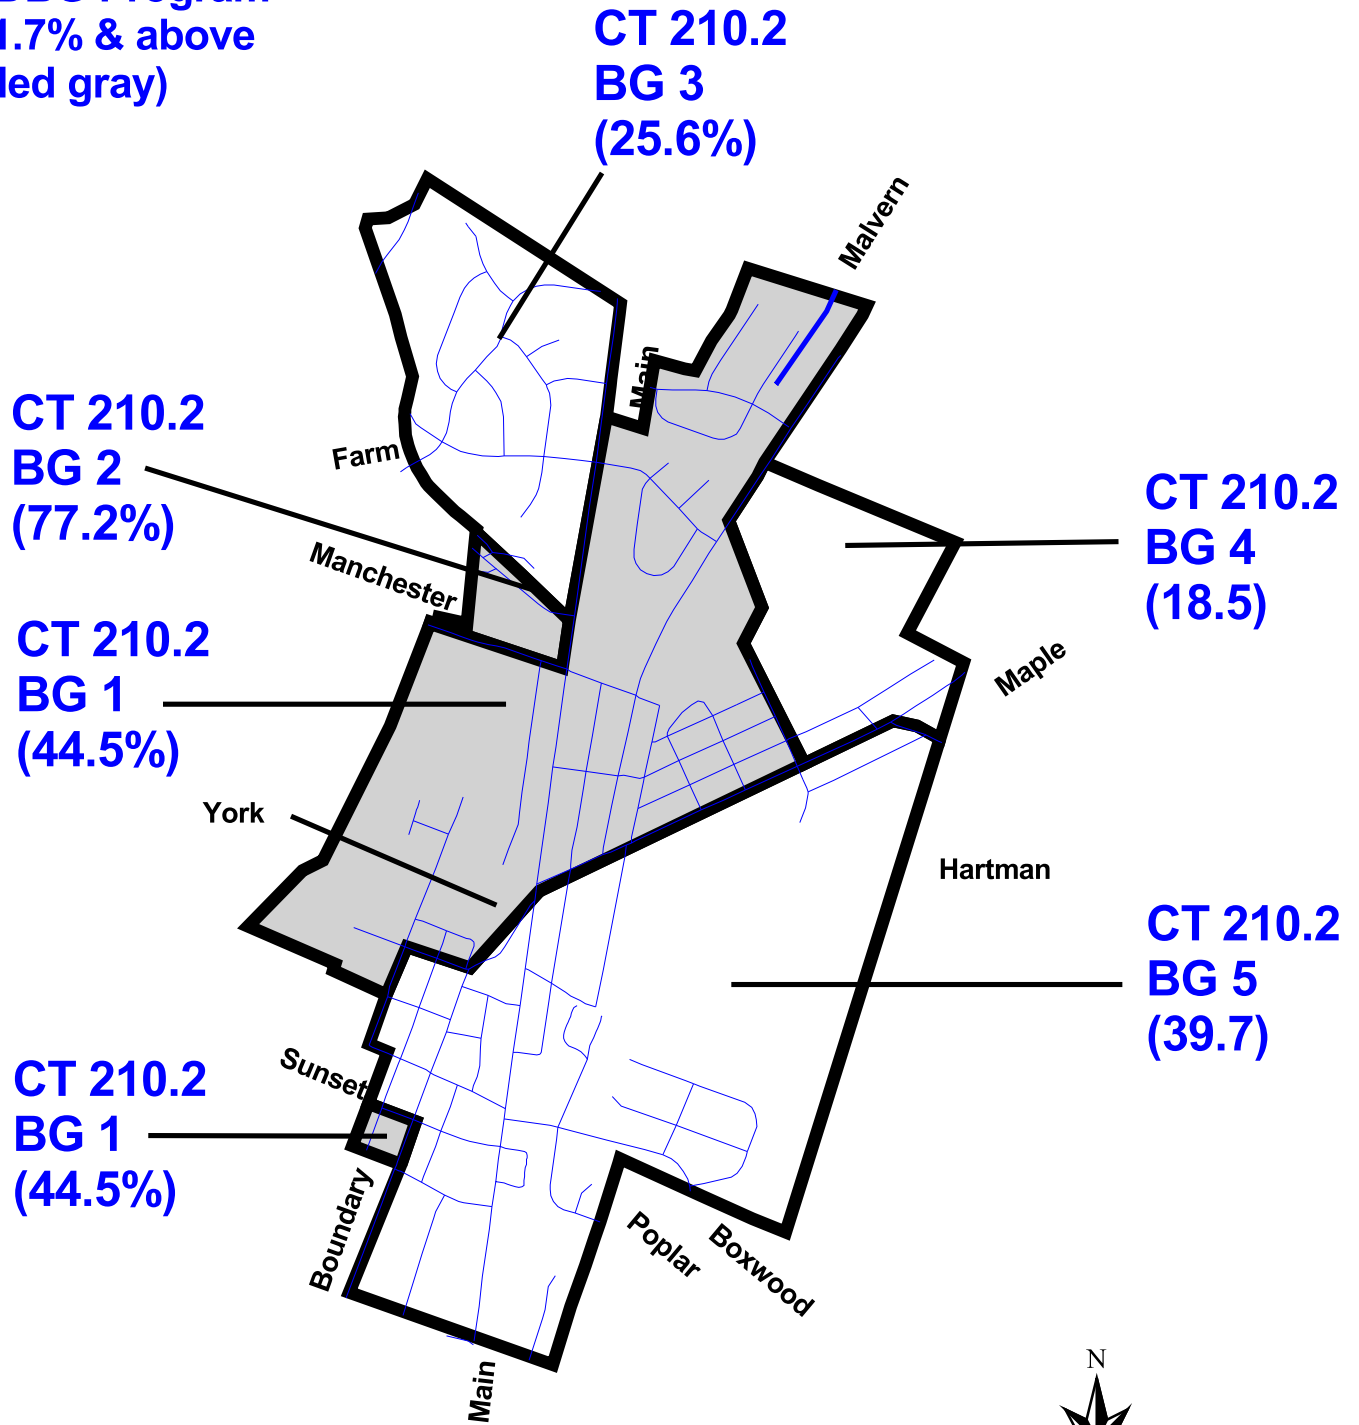

MANCHESTER BOROUGH

2000 Census Map
Low/Mod Income %
for CDBG Program
='s 41.7% & above
(shaded gray)

— Block Group Boundary
— Streets/Roads