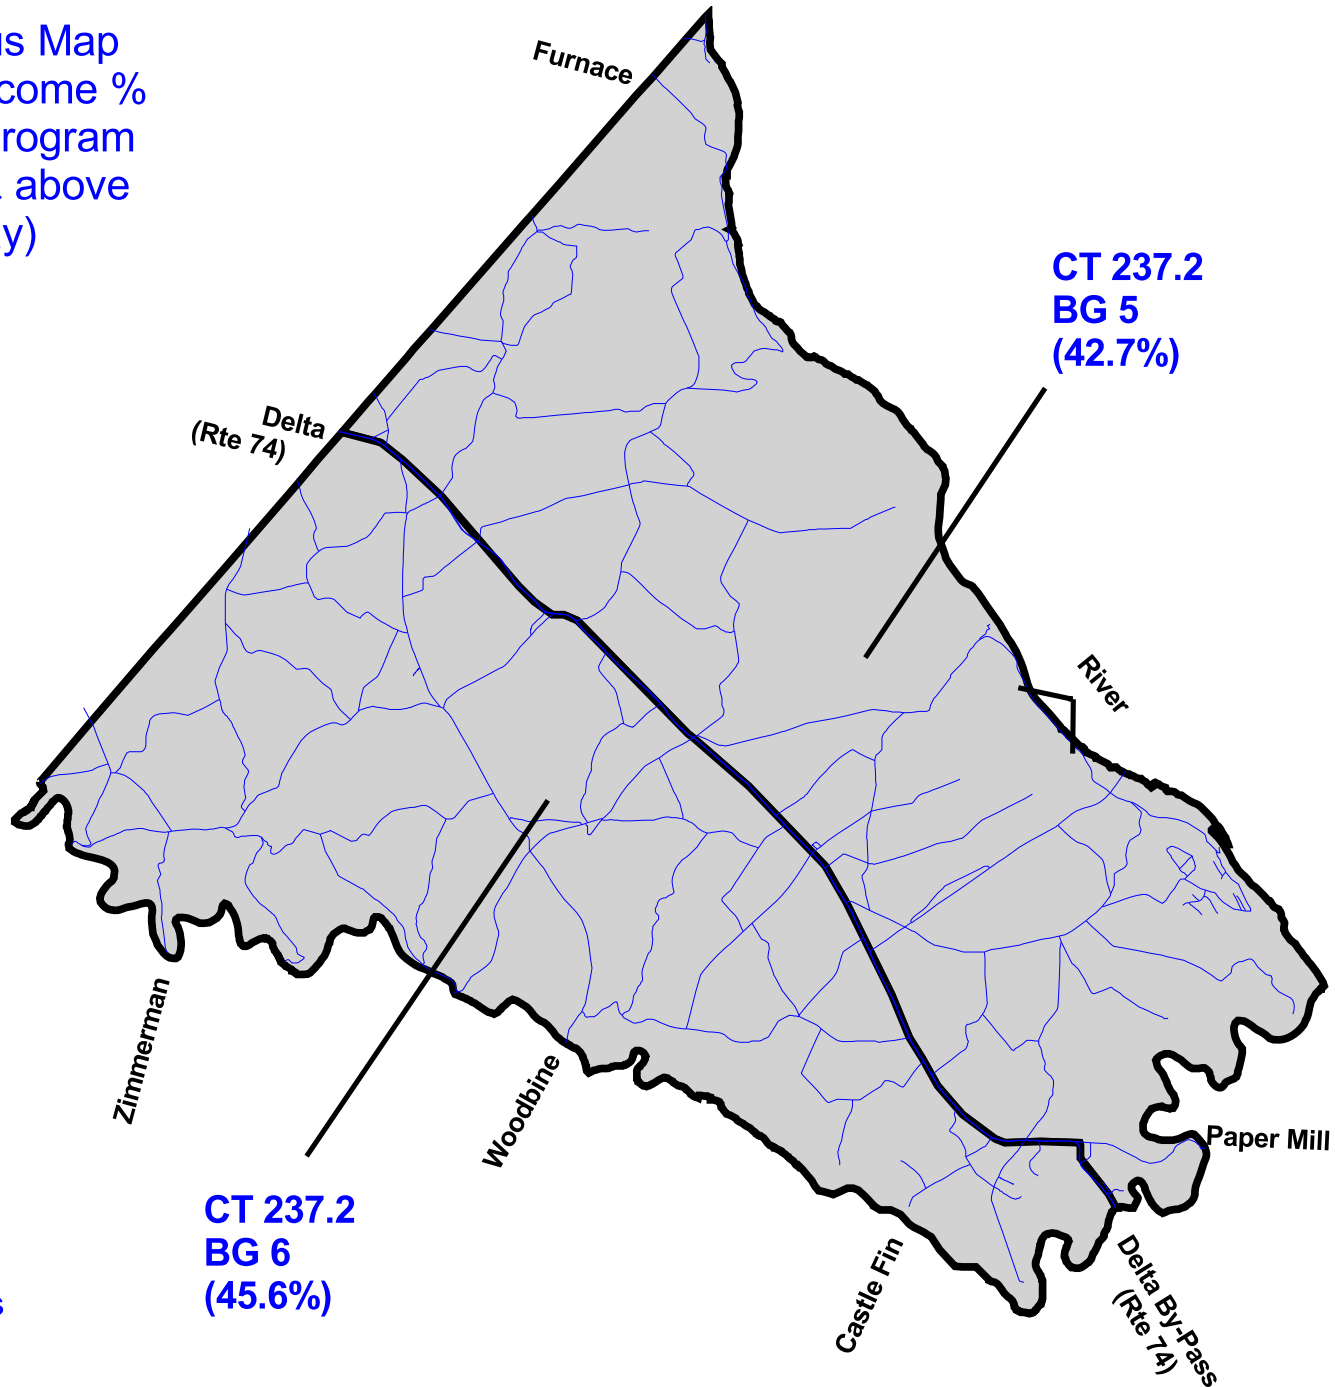

LOWER CHANCEFORD TOWNSHIP

2000 Census Map
Low/Mod Income %
for CDBG Program
='s 41.7% & above
(shaded gray)

— Block Group Boundary
— Streets/Roads

CT 237.2
BG 6
(45.6%)

CT 237.2
BG 5
(42.7%)