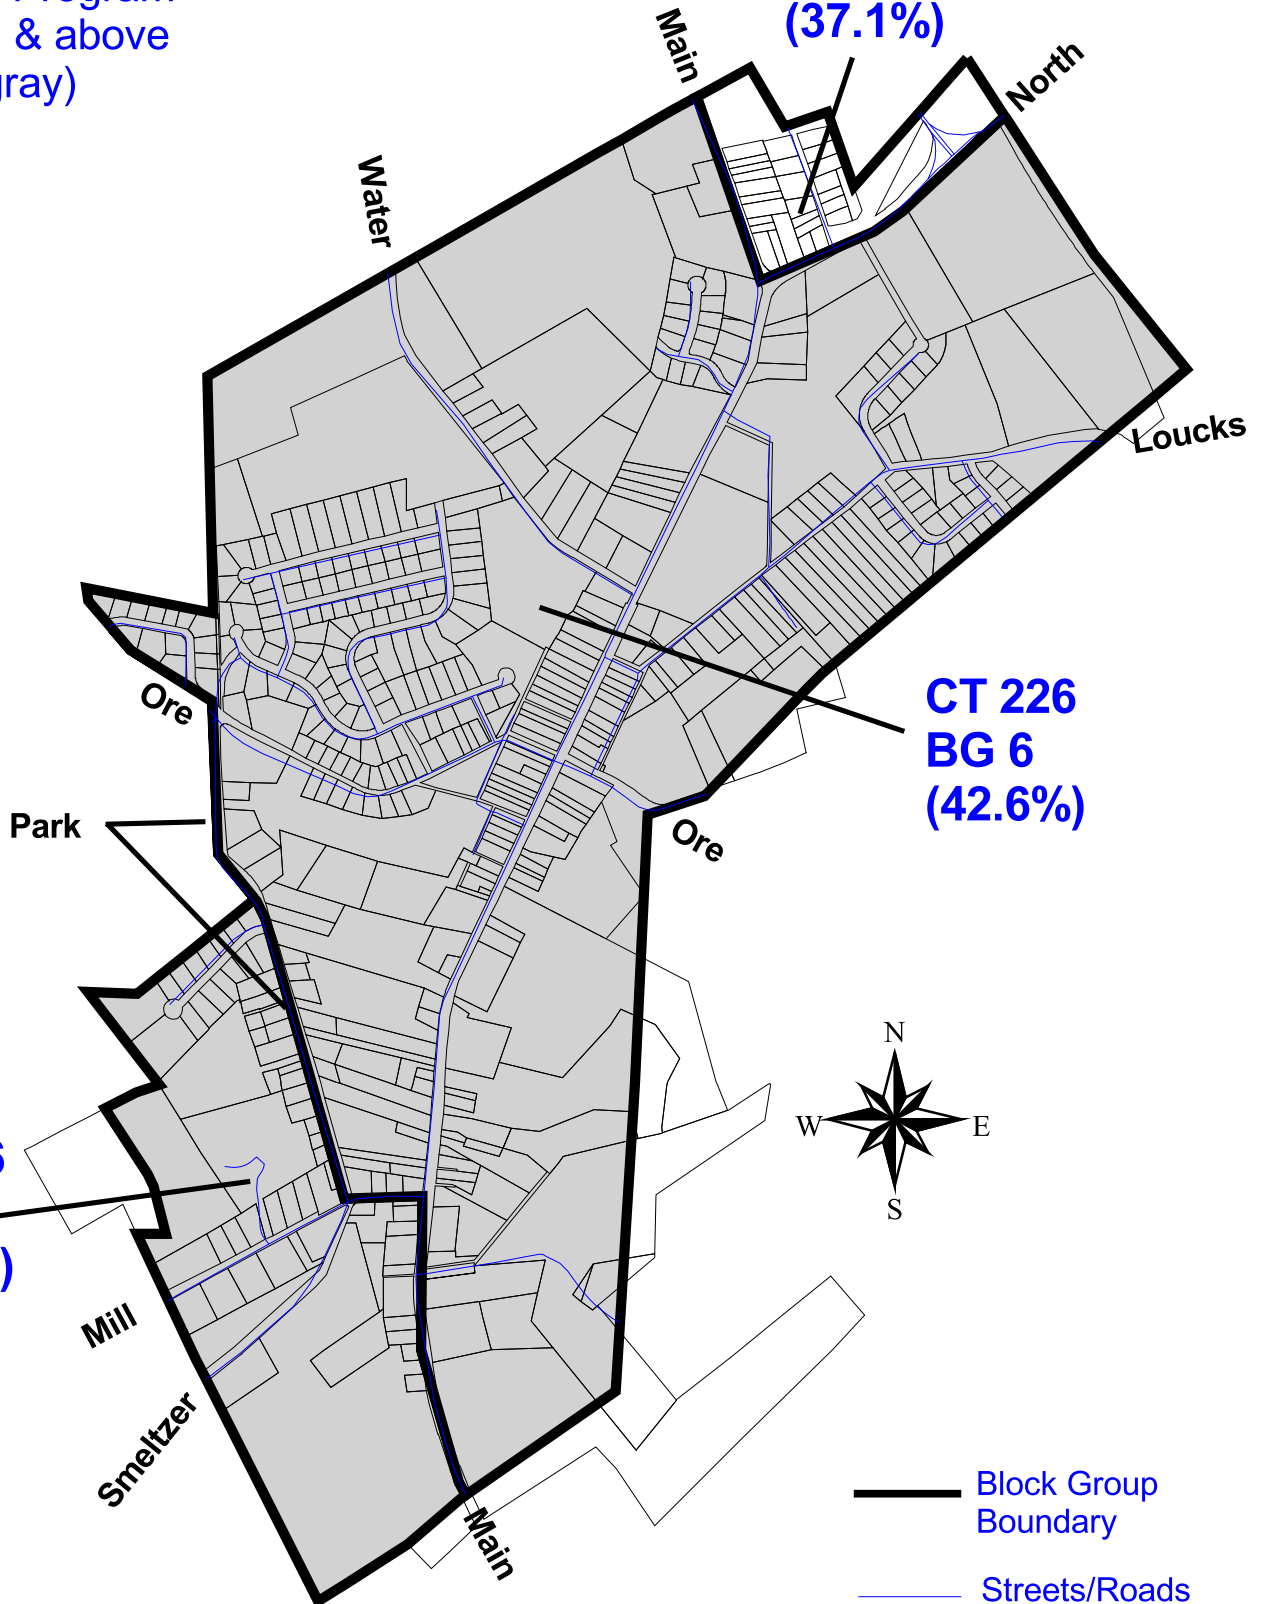

LOGANVILLE BOROUGH

2000 Census Map
Low/Mod Income %
for CDBG Program
= 's 41.7% & above
(shaded gray)

**CT 226
BG 2
(37.1%)**

**CT 226
BG 6
(42.6%)**

**CT 226
BG 5
(41.8%)**

- Block Group Boundary
- Streets/Roads