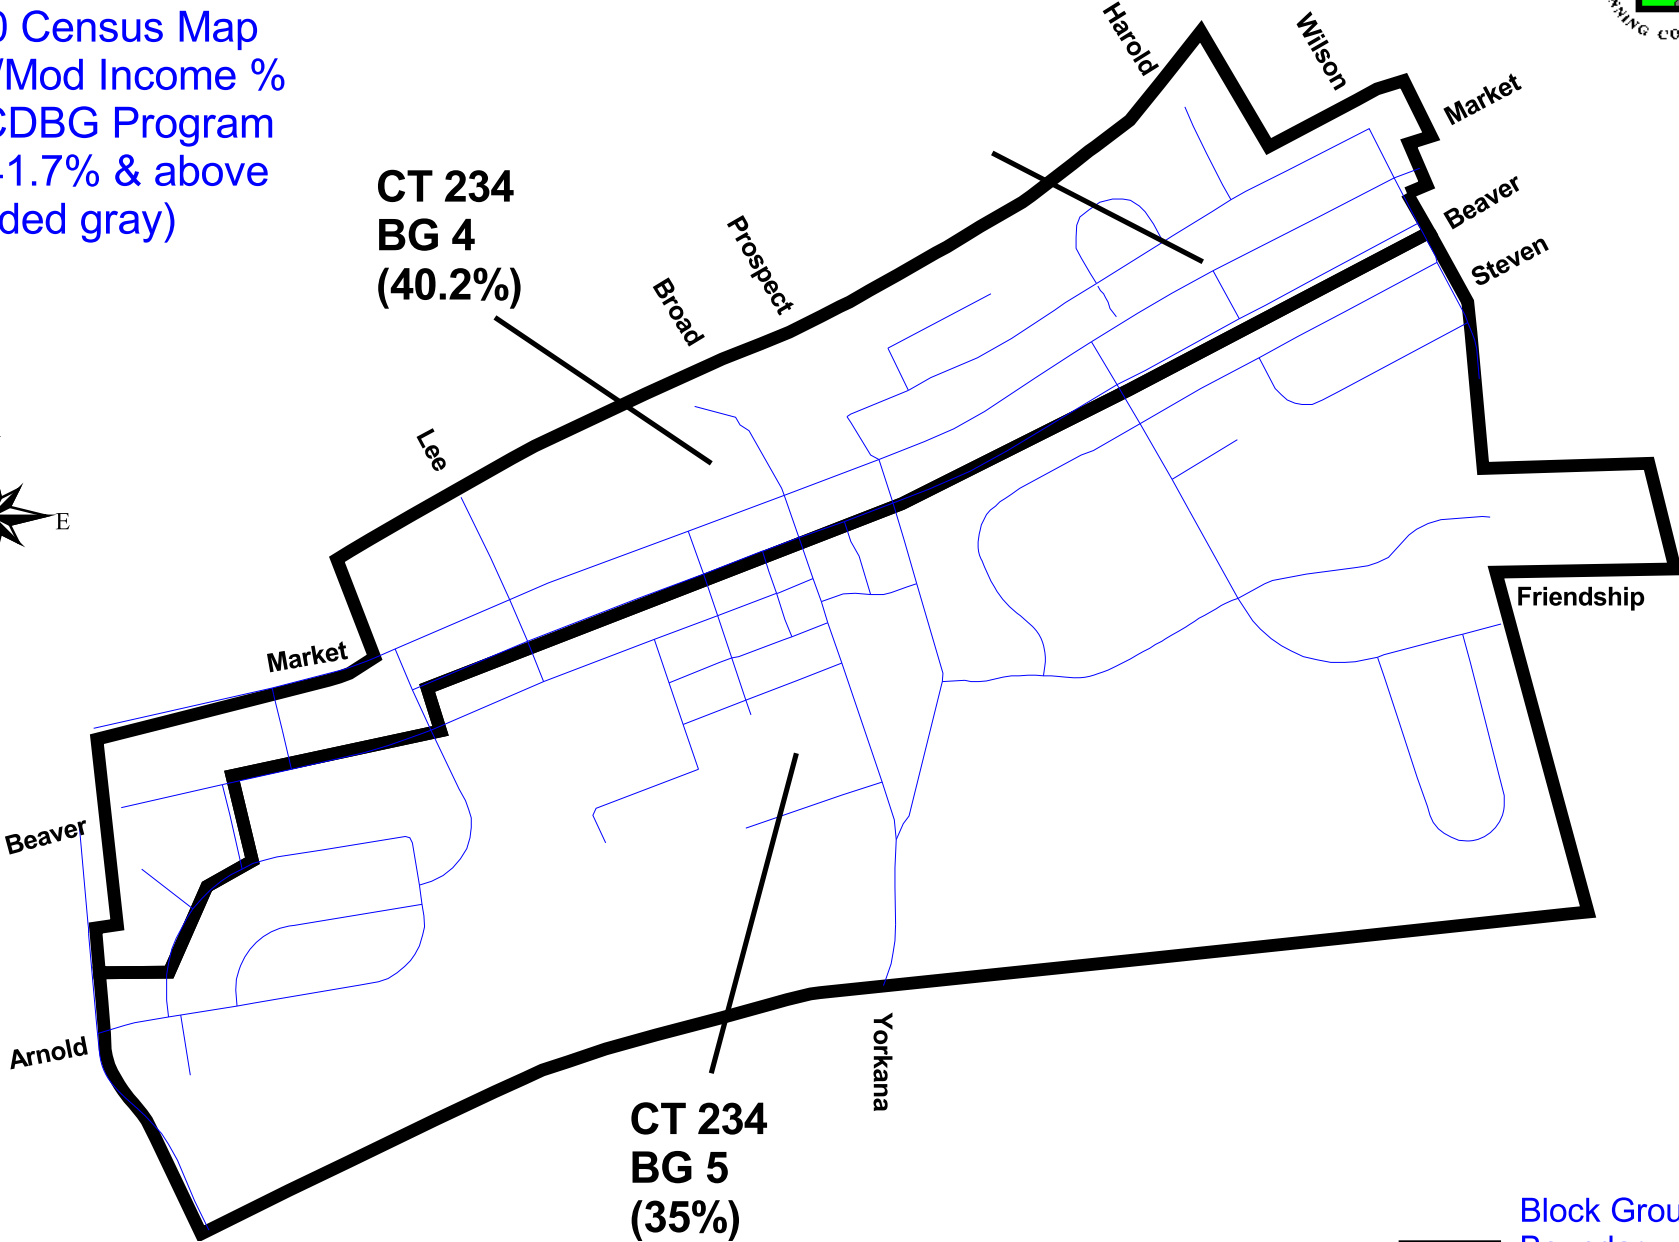

# HALLAM BOROUGH

2000 Census Map  
Low/Mod Income %  
for CDBG Program  
= 's 41.7% & above  
(shaded gray)

— Block Group Boundary  
— Streets/Roads