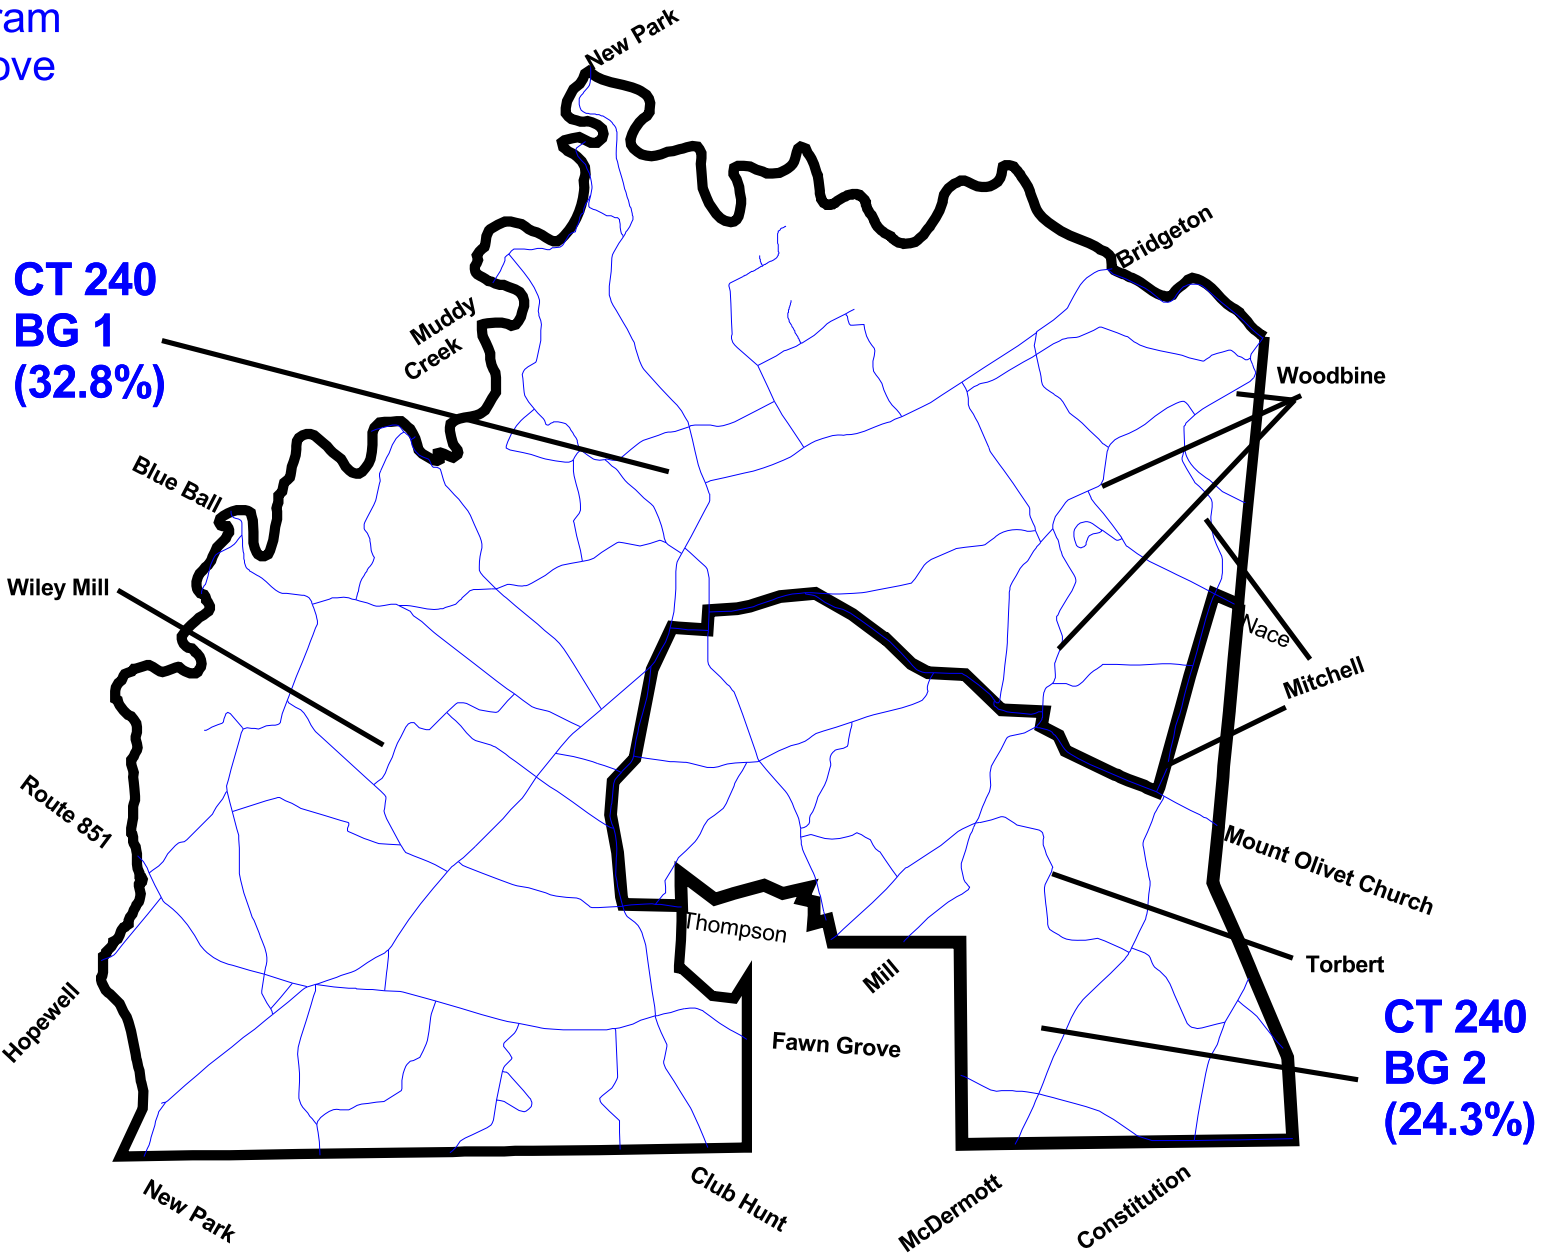

# FAWN TOWNSHIP

2000 Census Map  
Low/Mod Income %  
for CDBG Program  
='s 41.7% & above  
(shaded gray)

**CT 240  
BG 1  
(32.8%)**

**CT 240  
BG 2  
(24.3%)**

- Block Group Boundary
- Streets/Roads