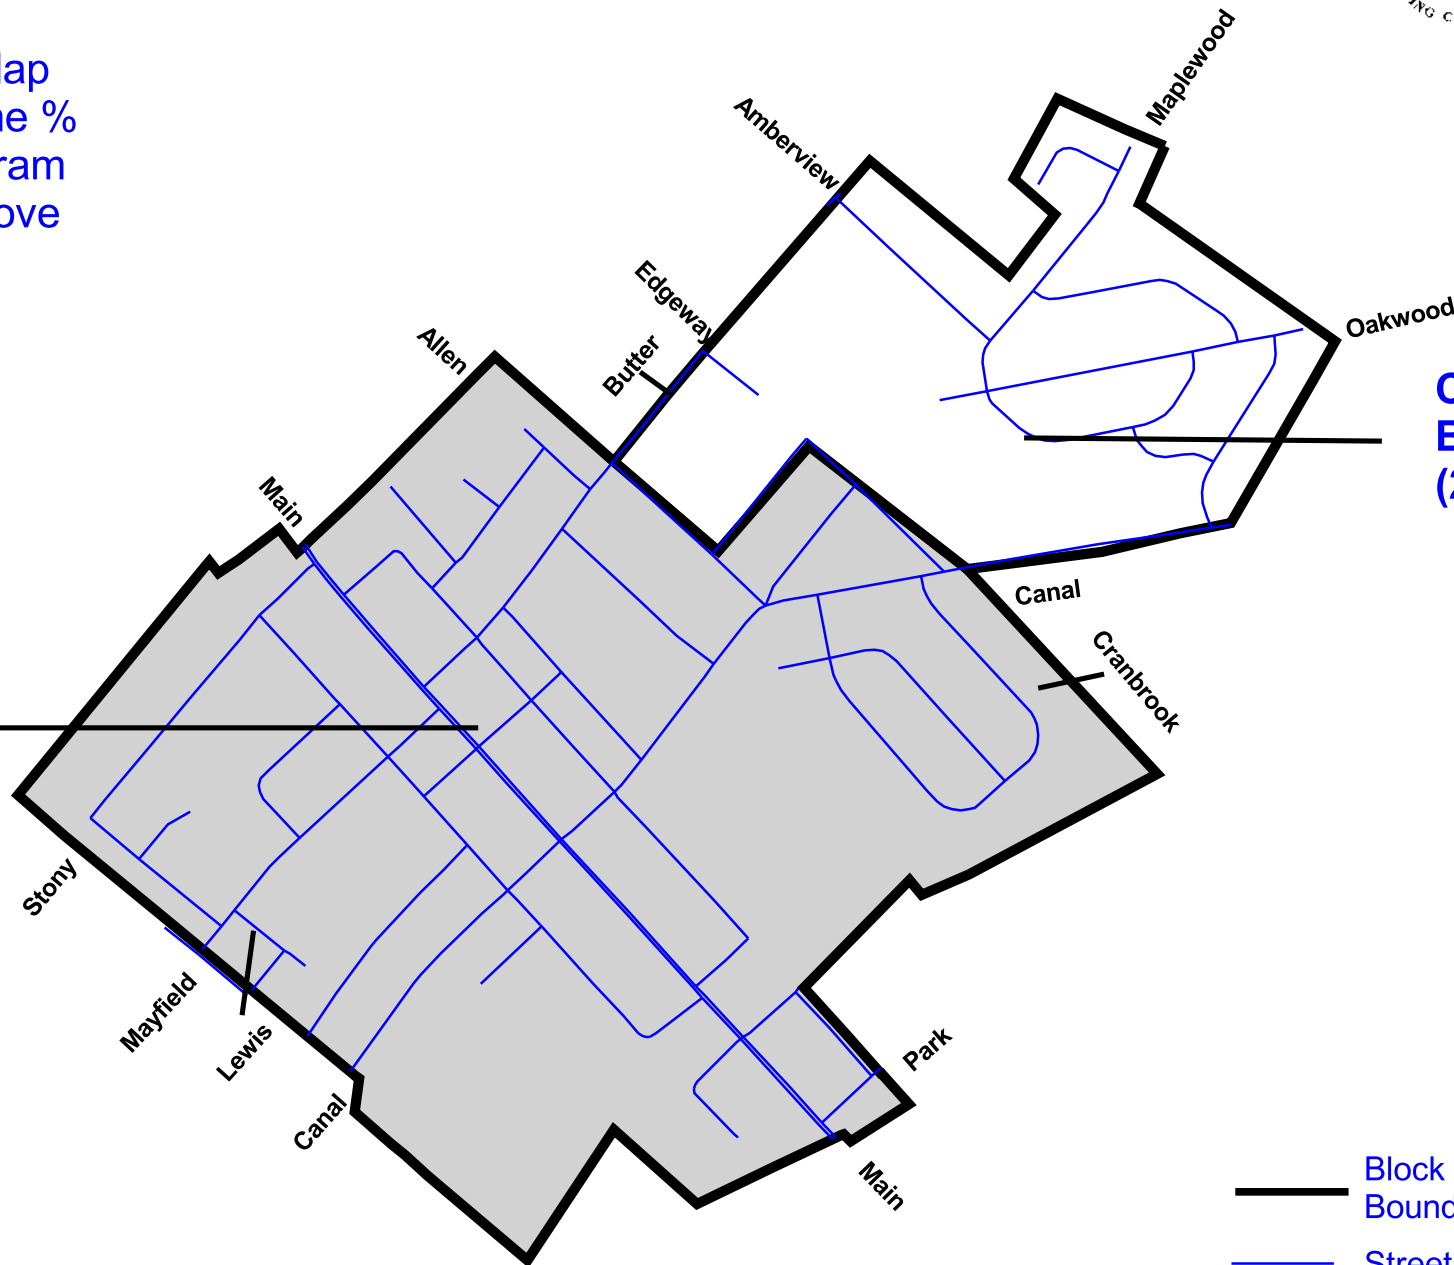

DOVER BOROUGH

2000 Census Map
Low/Mod Income %
for CDBG Program
='s 41.7% & above
(shaded gray)

CT 207.1
BG 1
(44.6%)

CT 207.1
BG 2
(26.7%)

- Block Group Boundary
- Streets/Roads