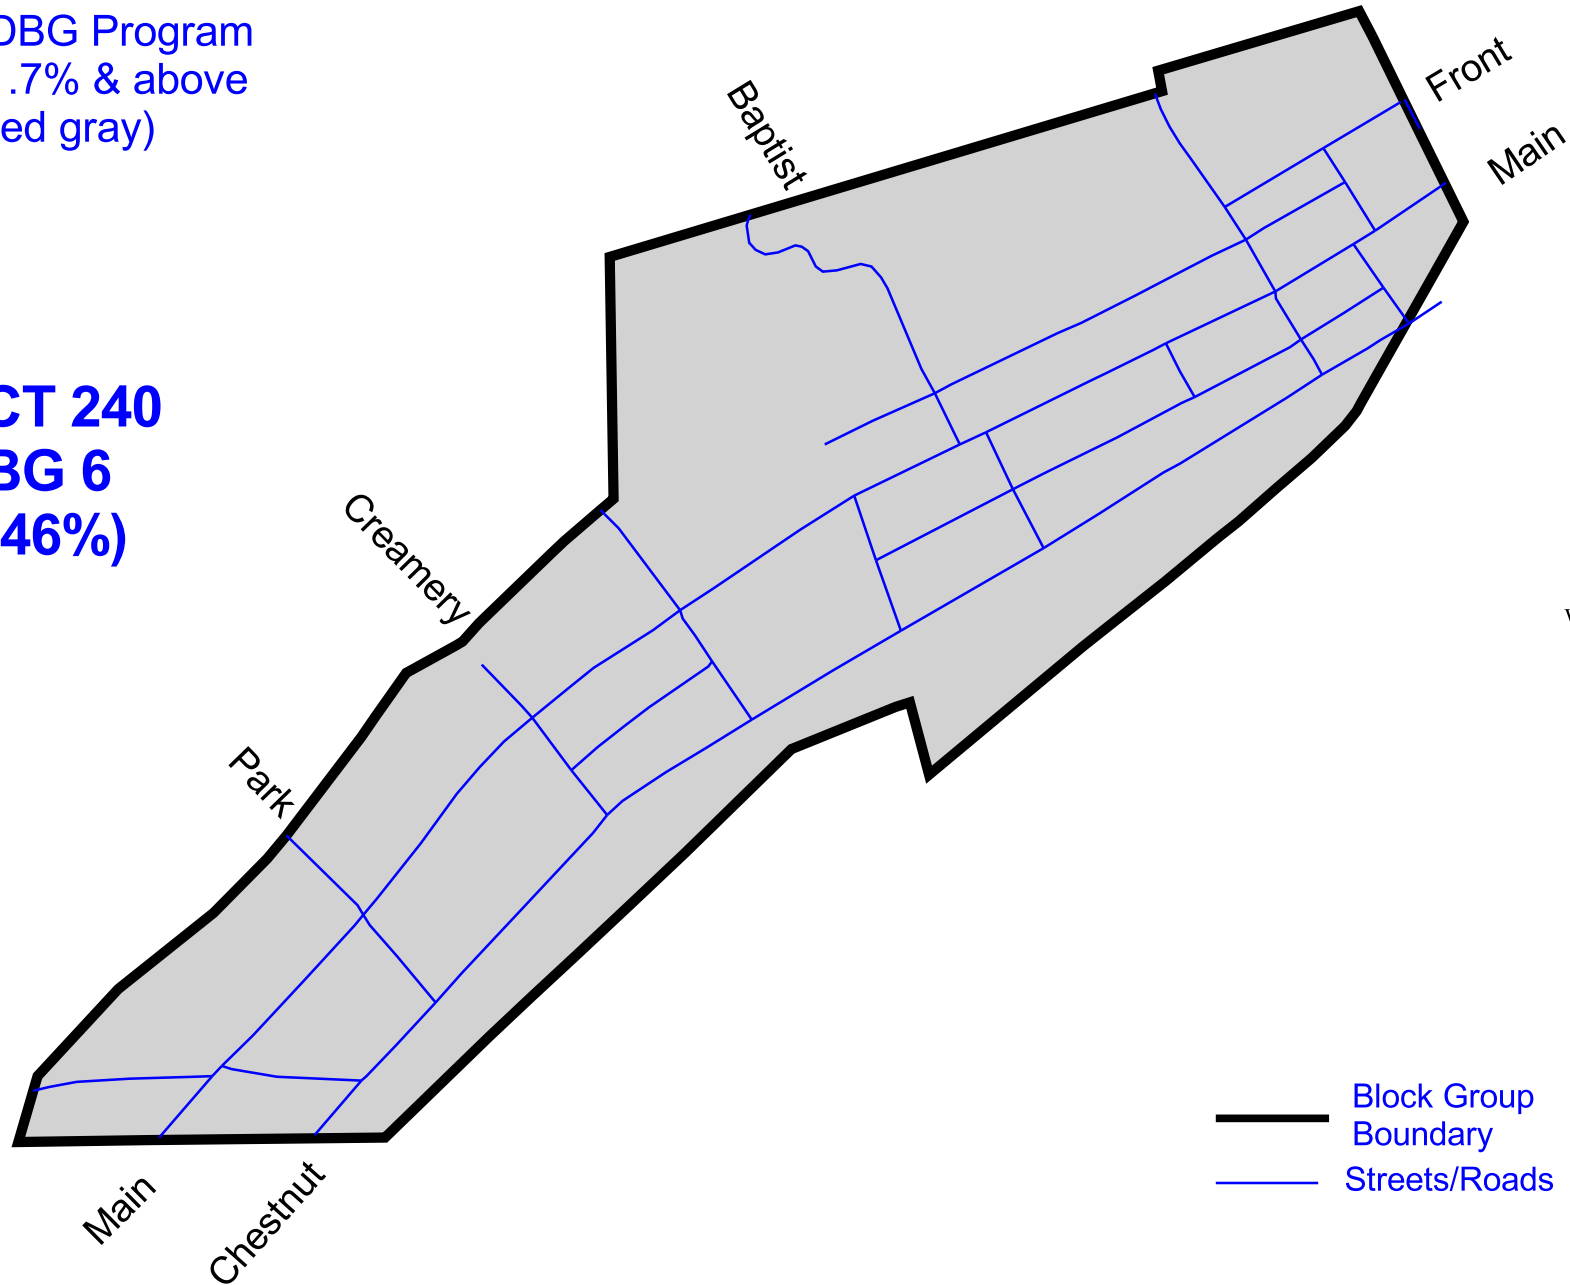

DELTA BOROUGH

2000 Census Map
Low/Mod Income %
for CDBG Program
='s 41.7% & above
(shaded gray)

CT 240
BG 6
(46%)

- Block Group Boundary
- Streets/Roads