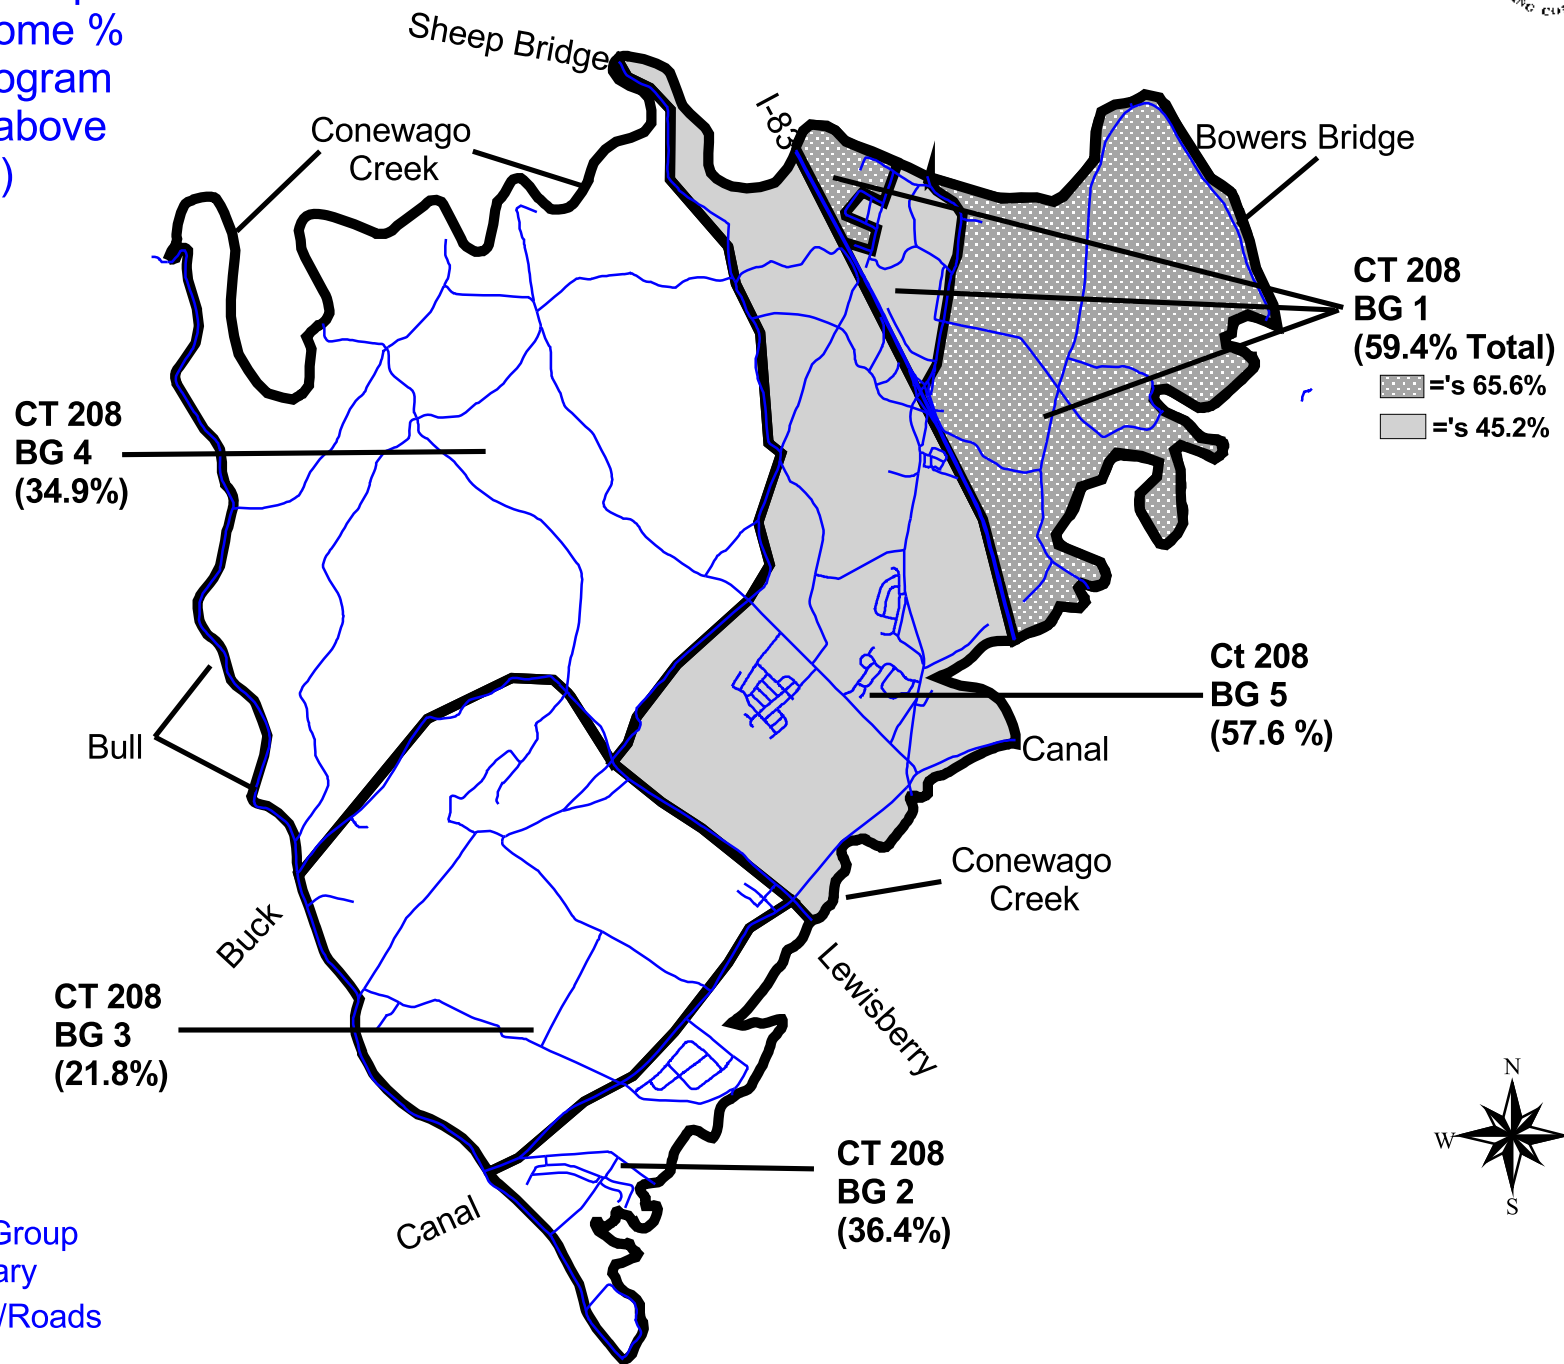

CONEWAGO TOWNSHIP

2000 Census Map
 Low/Mod Income %
 for CDBG Program
 = 's 41.7% & above
 (shaded gray)

— Block Group Boundary
 — Streets/Roads