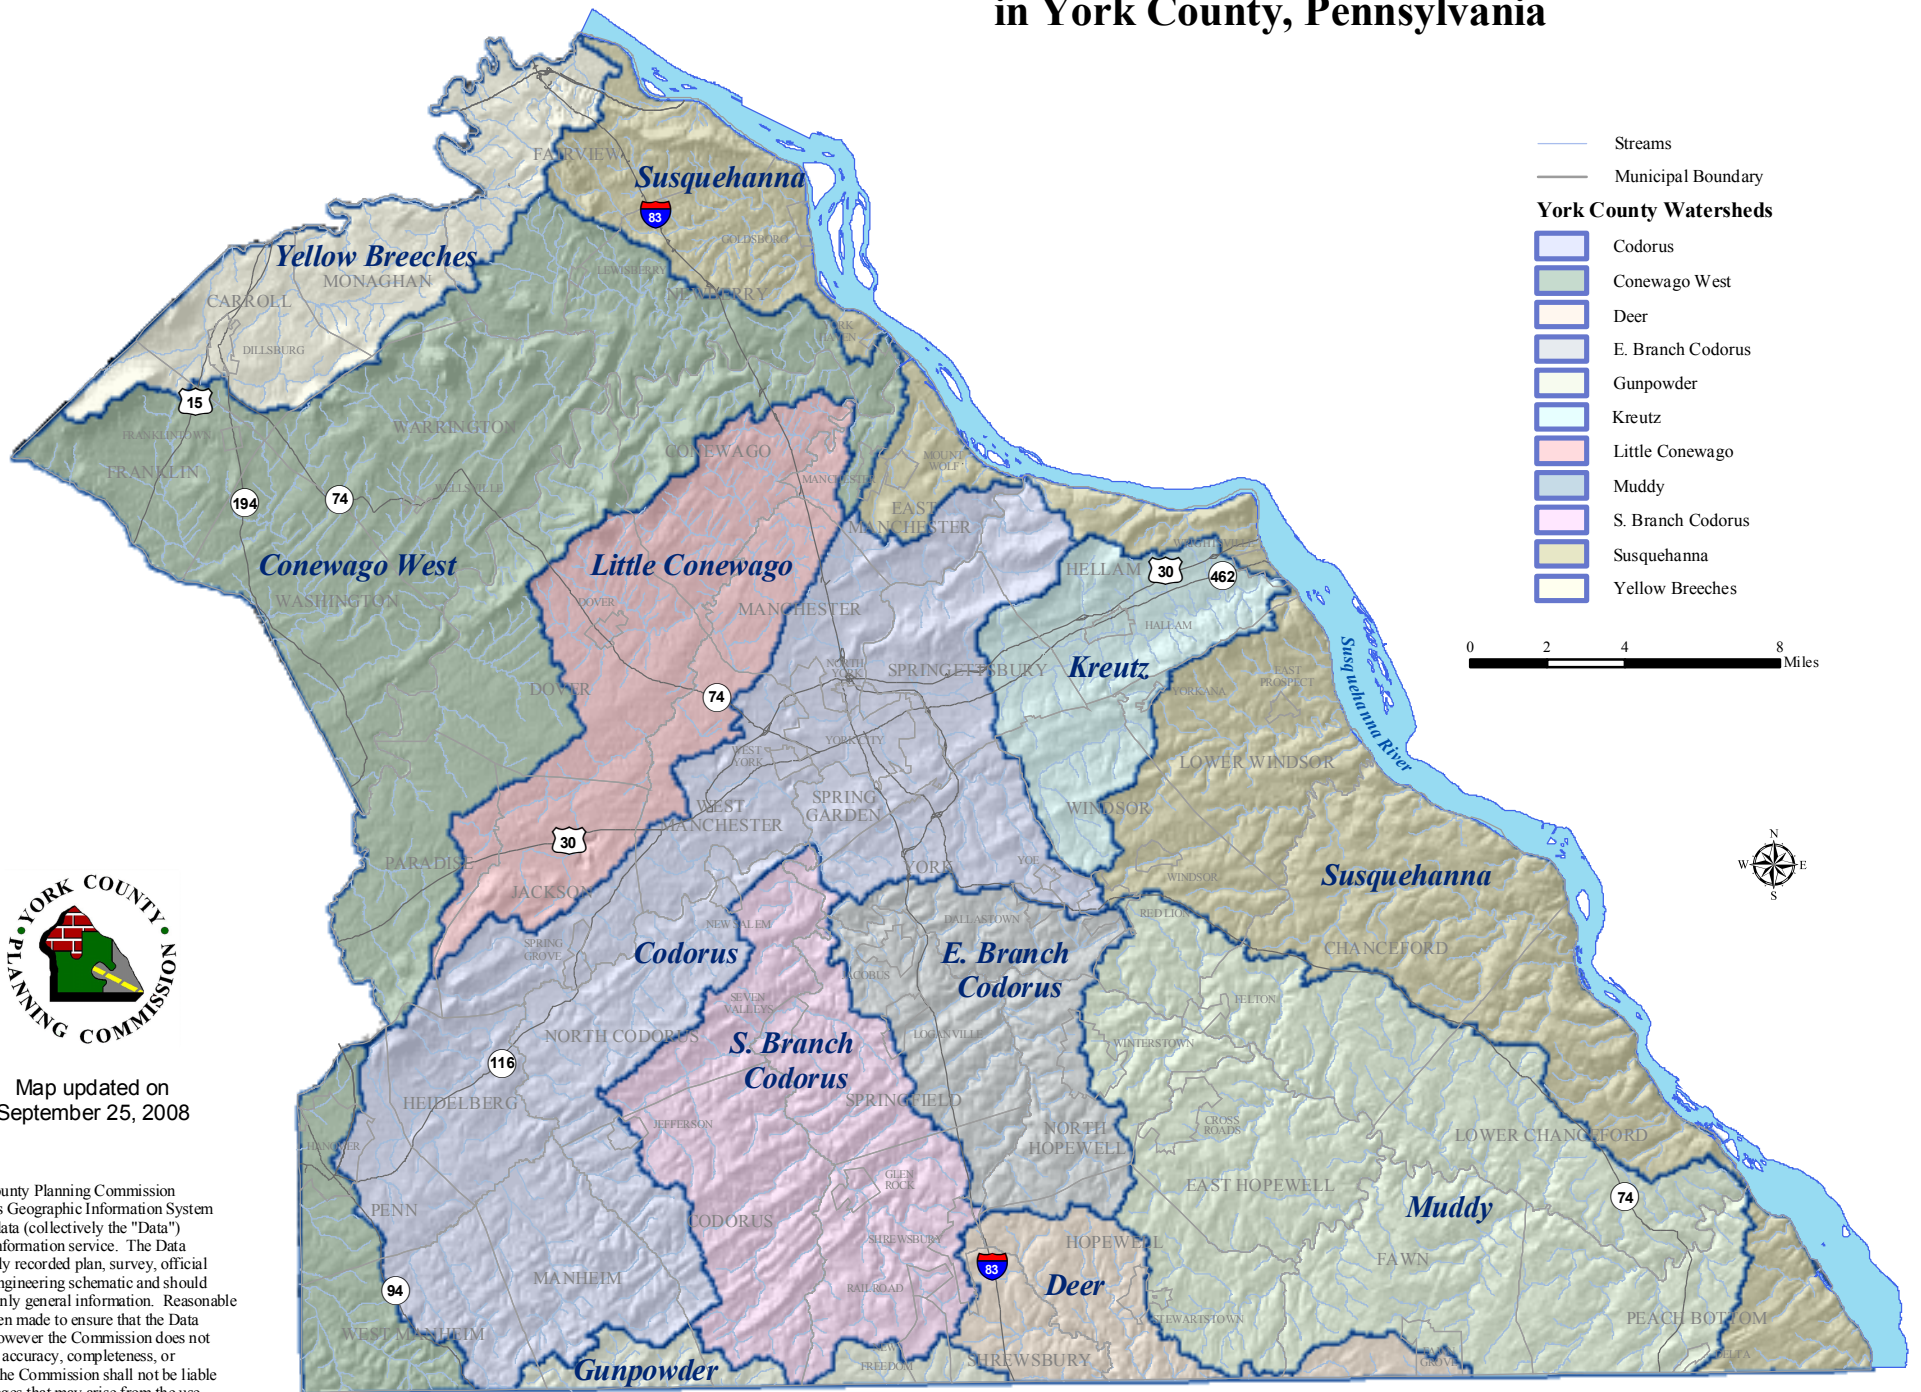

Stormwater Management Watersheds in York County, Pennsylvania

Map updated on
September 25, 2008

Disclaimer

The York County Planning Commission provides this Geographic Information System map and/or data (collectively the "Data") as a public information service. The Data is not a legally recorded plan, survey, official tax map, or engineering schematic and should be used for only general information. Reasonable effort has been made to ensure that the Data is correct; however the Commission does not guarantee its accuracy, completeness, or timeliness. The Commission shall not be liable for any damages that may arise from the use of the Data."