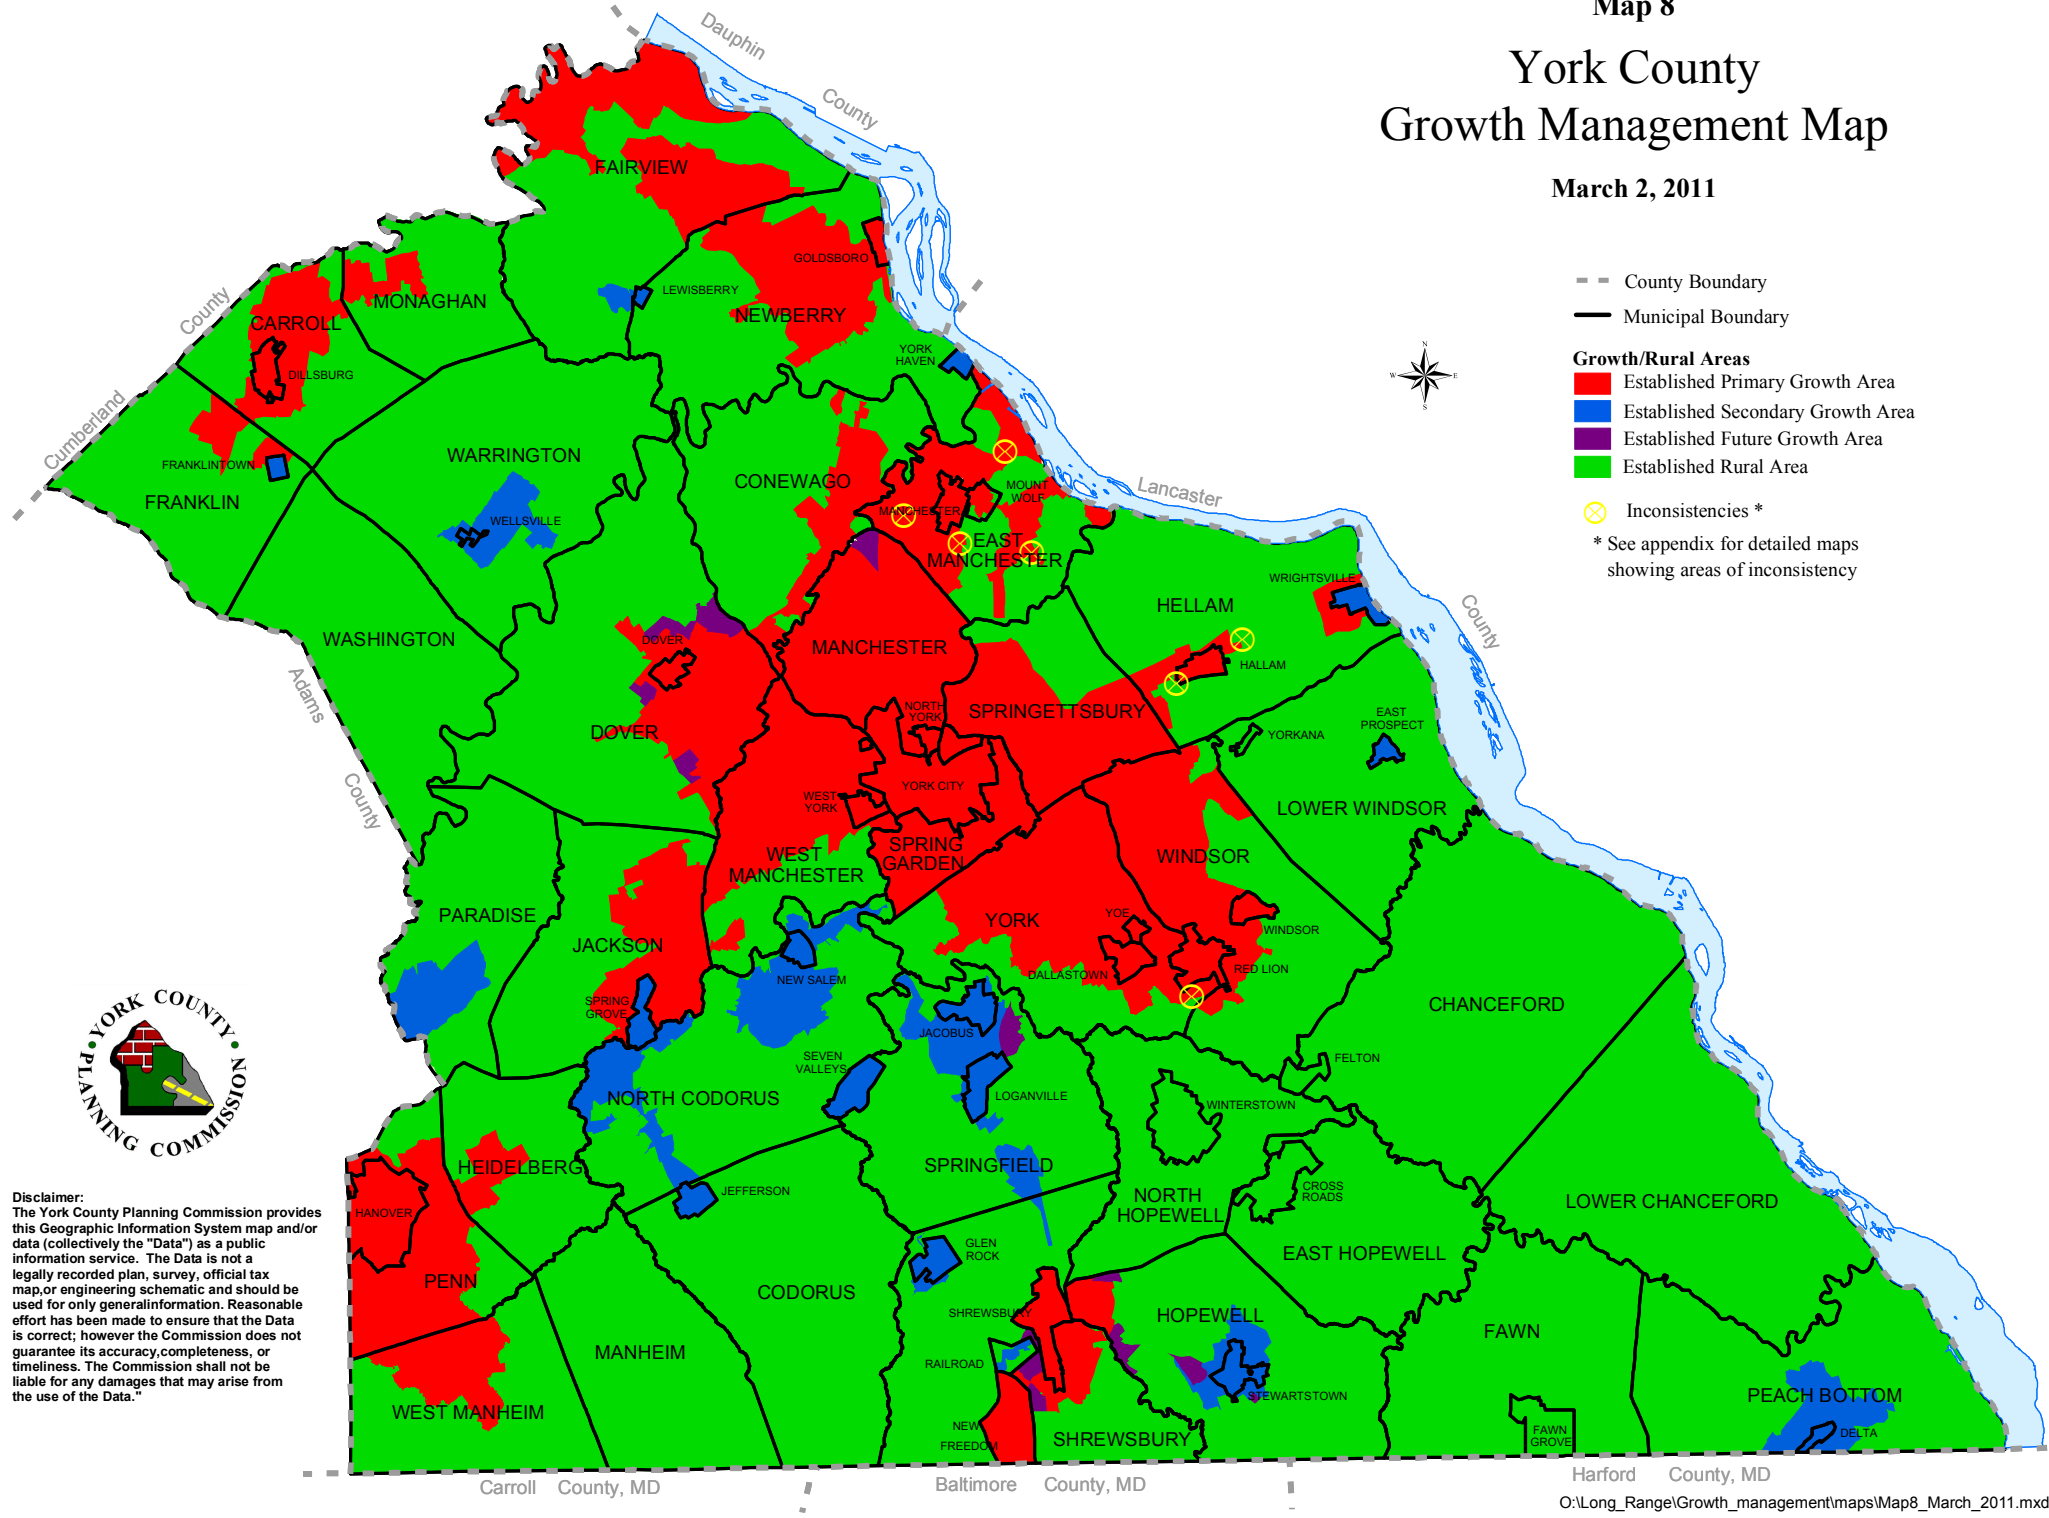

# Map 8 York County Growth Management Map

March 2, 2011

- County Boundary
- Municipal Boundary

**Growth/Rural Areas**

- Established Primary Growth Area
- Established Secondary Growth Area
- Established Future Growth Area
- Established Rural Area

⊗ Inconsistencies \*

\* See appendix for detailed maps showing areas of inconsistency

**Disclaimer:**  
The York County Planning Commission provides this Geographic Information System map and/or data (collectively the "Data") as a public information service. The Data is not a legally recorded plan, survey, official tax map, or engineering schematic and should be used for only general information. Reasonable effort has been made to ensure that the Data is correct; however the Commission does not guarantee its accuracy, completeness, or timeliness. The Commission shall not be liable for any damages that may arise from the use of the Data."

Carroll County, MD

Baltimore County, MD

Harford County, MD