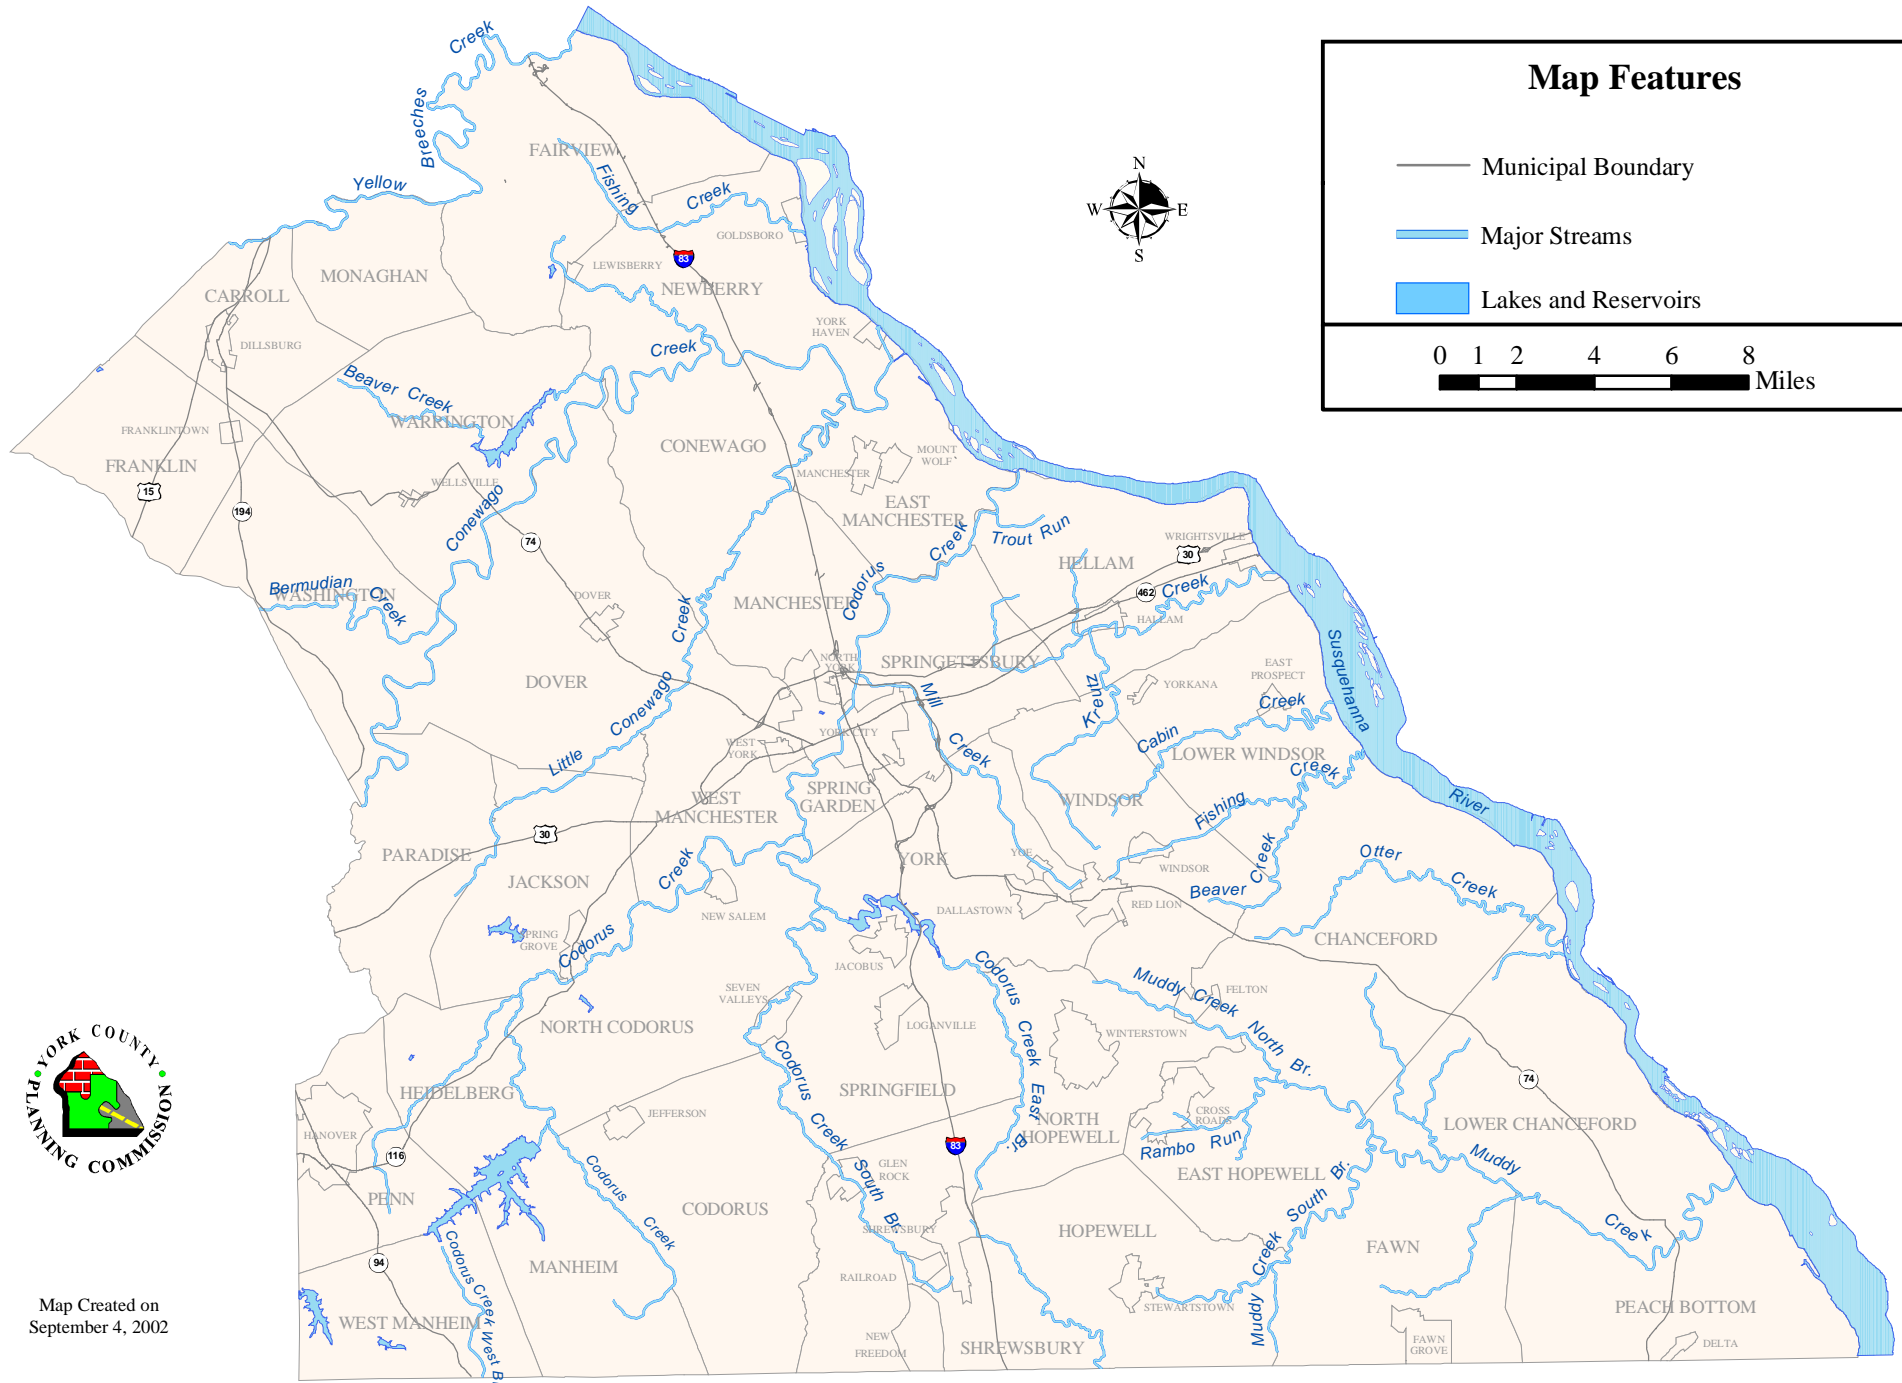

Major Streams in York County, Pennsylvania

Map Features

- Municipal Boundary
- Major Streams
- Lakes and Reservoirs

0 1 2 4 6 8 Miles

Map Created on
September 4, 2002