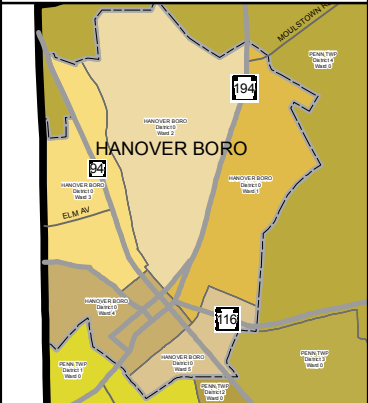

MAP INSET #2: HANOVER AREA

MAP INSET #2

Carroll County, MD

Baltimore County, MD

Harford County, MD