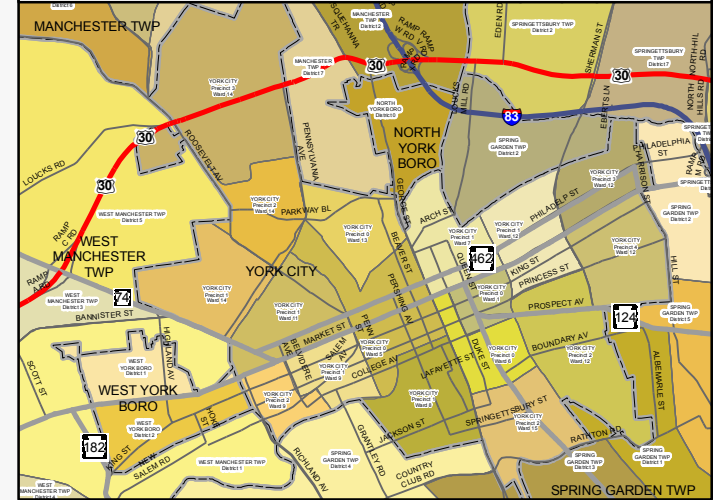

Voting District Map of York County, PA

MAP INSET #1: YORK CITY AREA