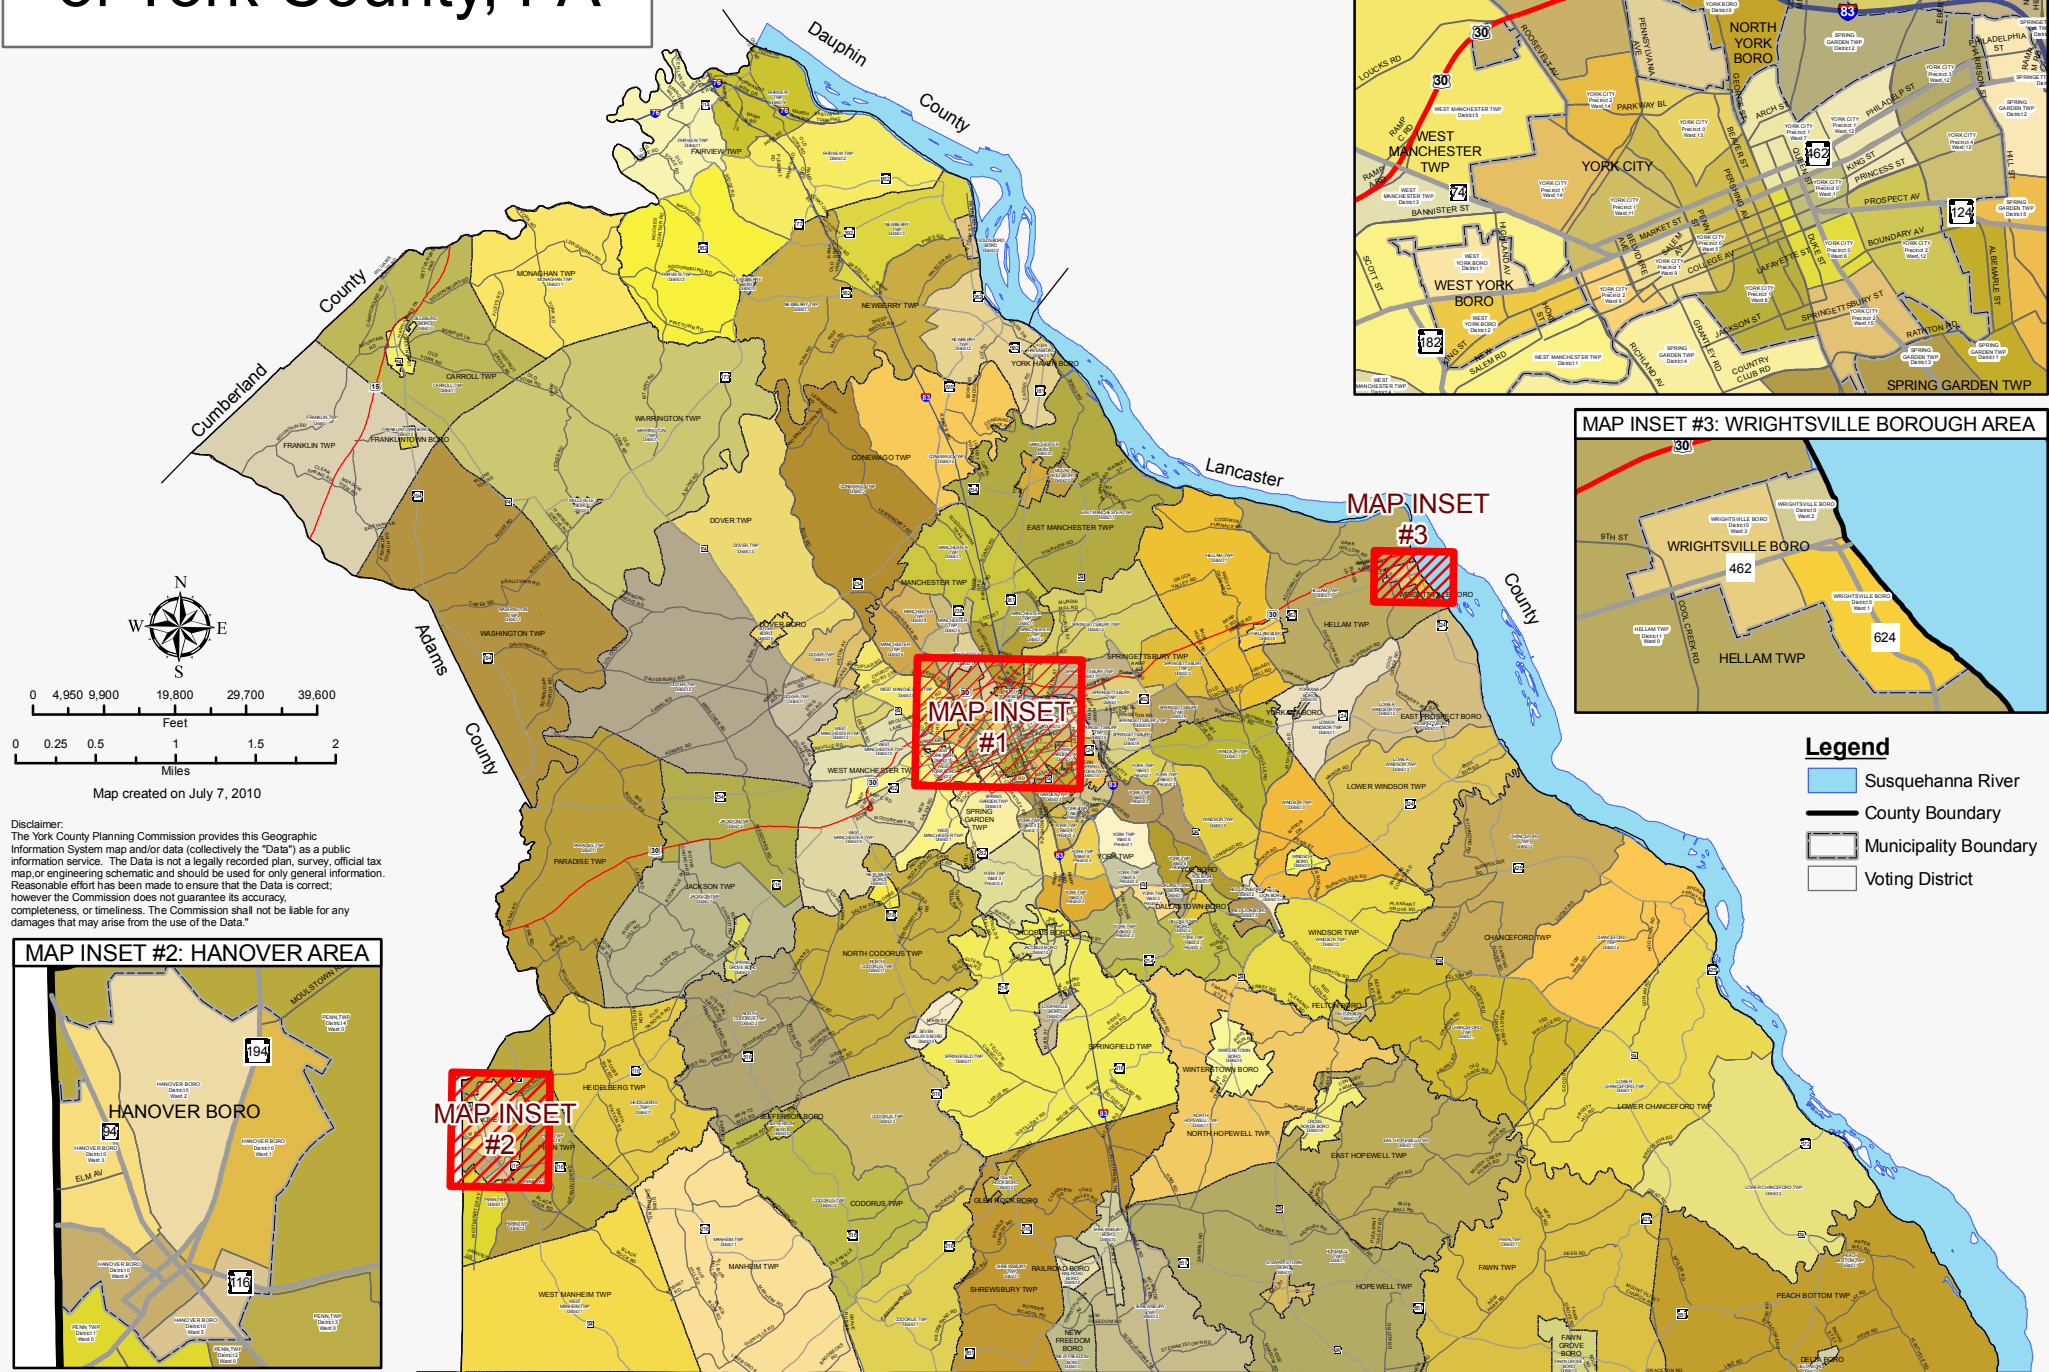

MAP INSET #2

Map created on July 7, 2010

Legend

- Susquehanna River
- County Boundary
- Municipality Boundary
- Voting District