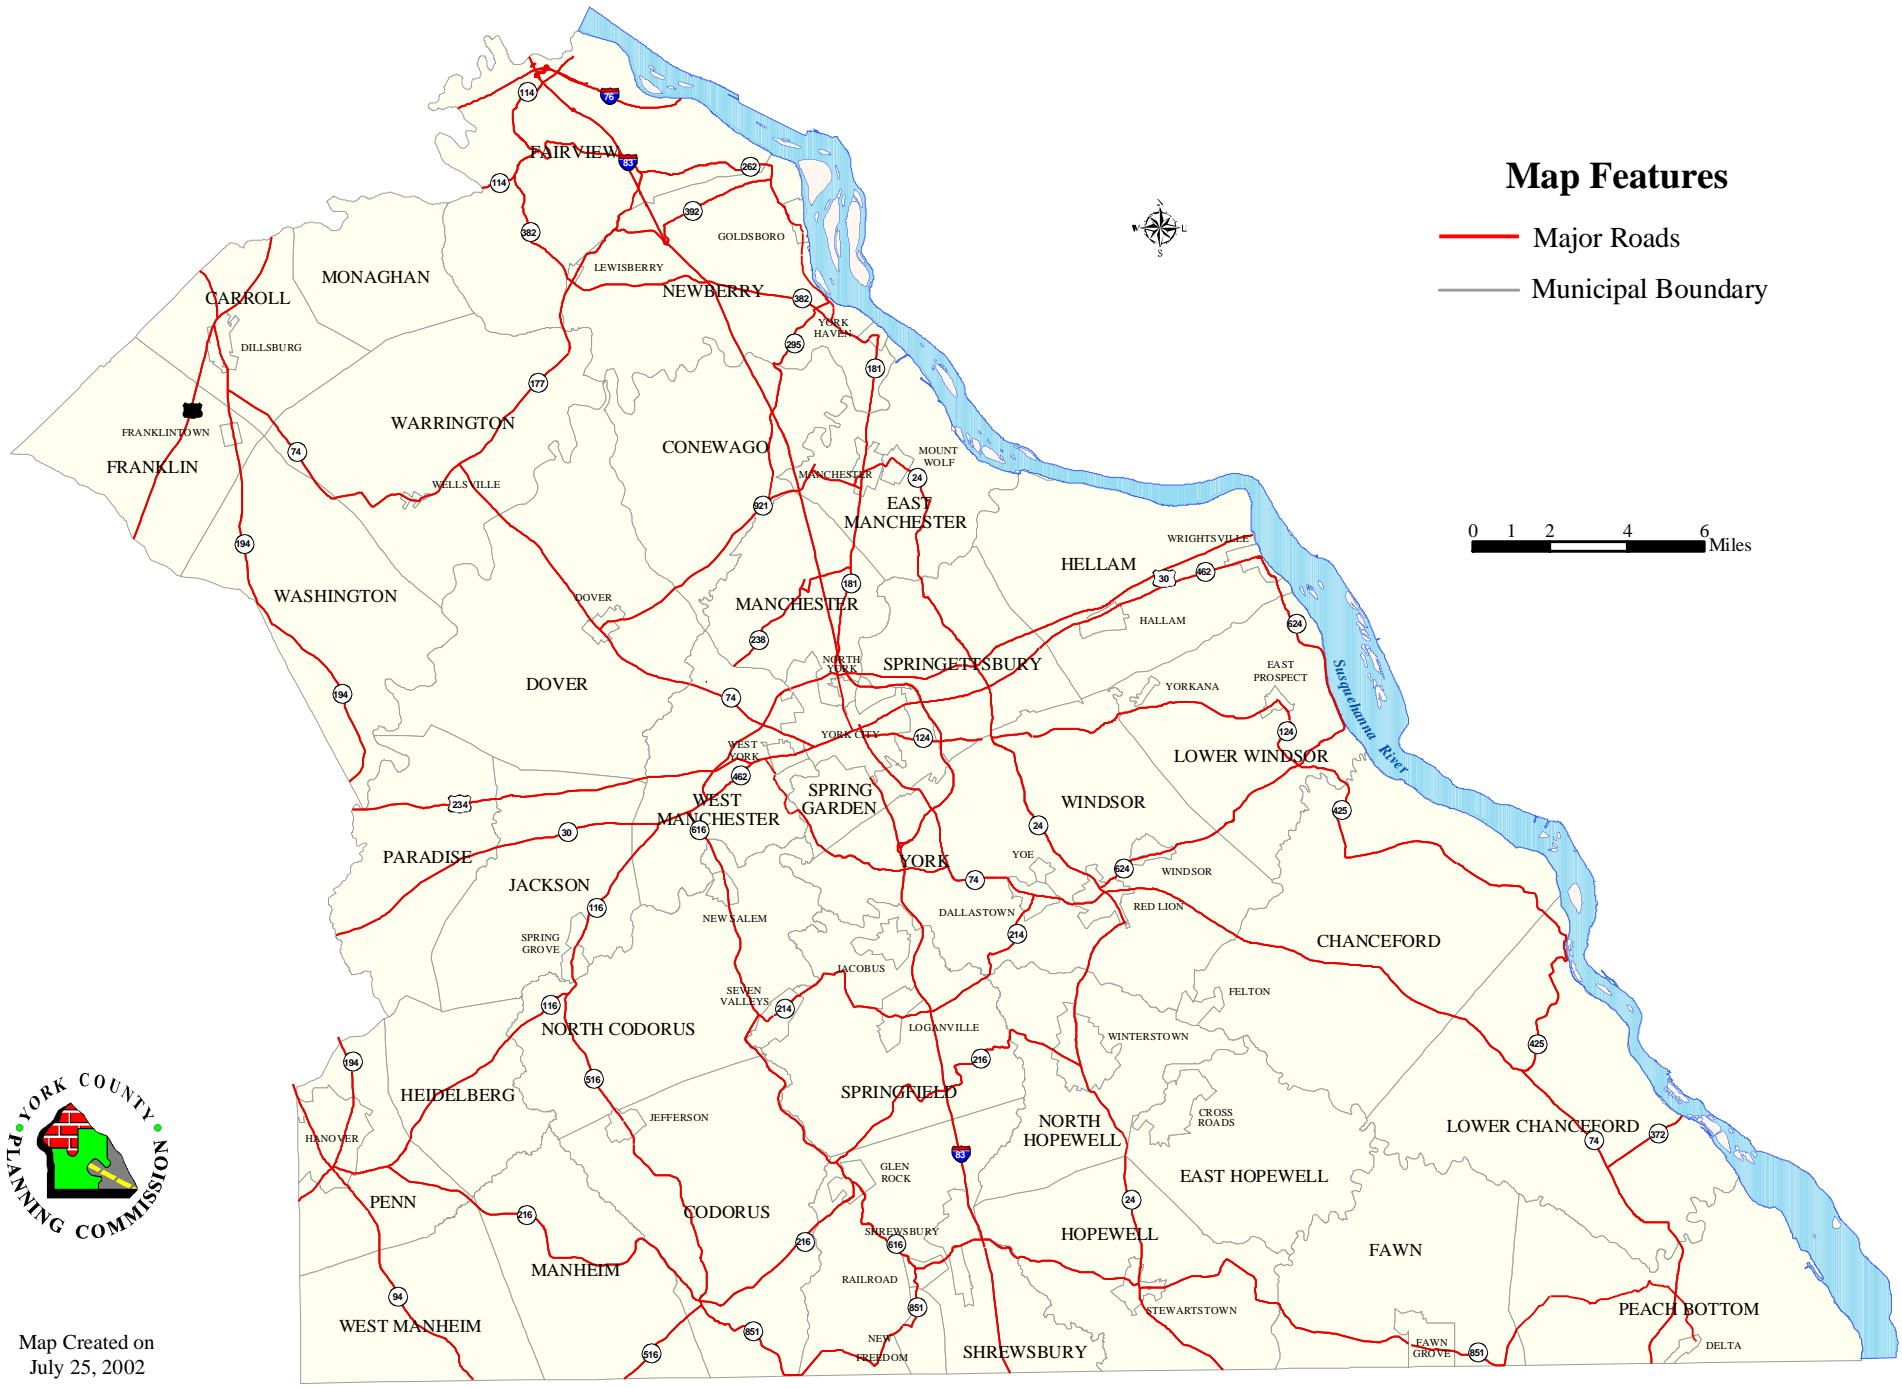

General Highway Map of York County, Pennsylvania

Map Features

— Major Roads

— Municipal Boundary

0 1 2 4 6 Miles

Map Created on
July 25, 2002