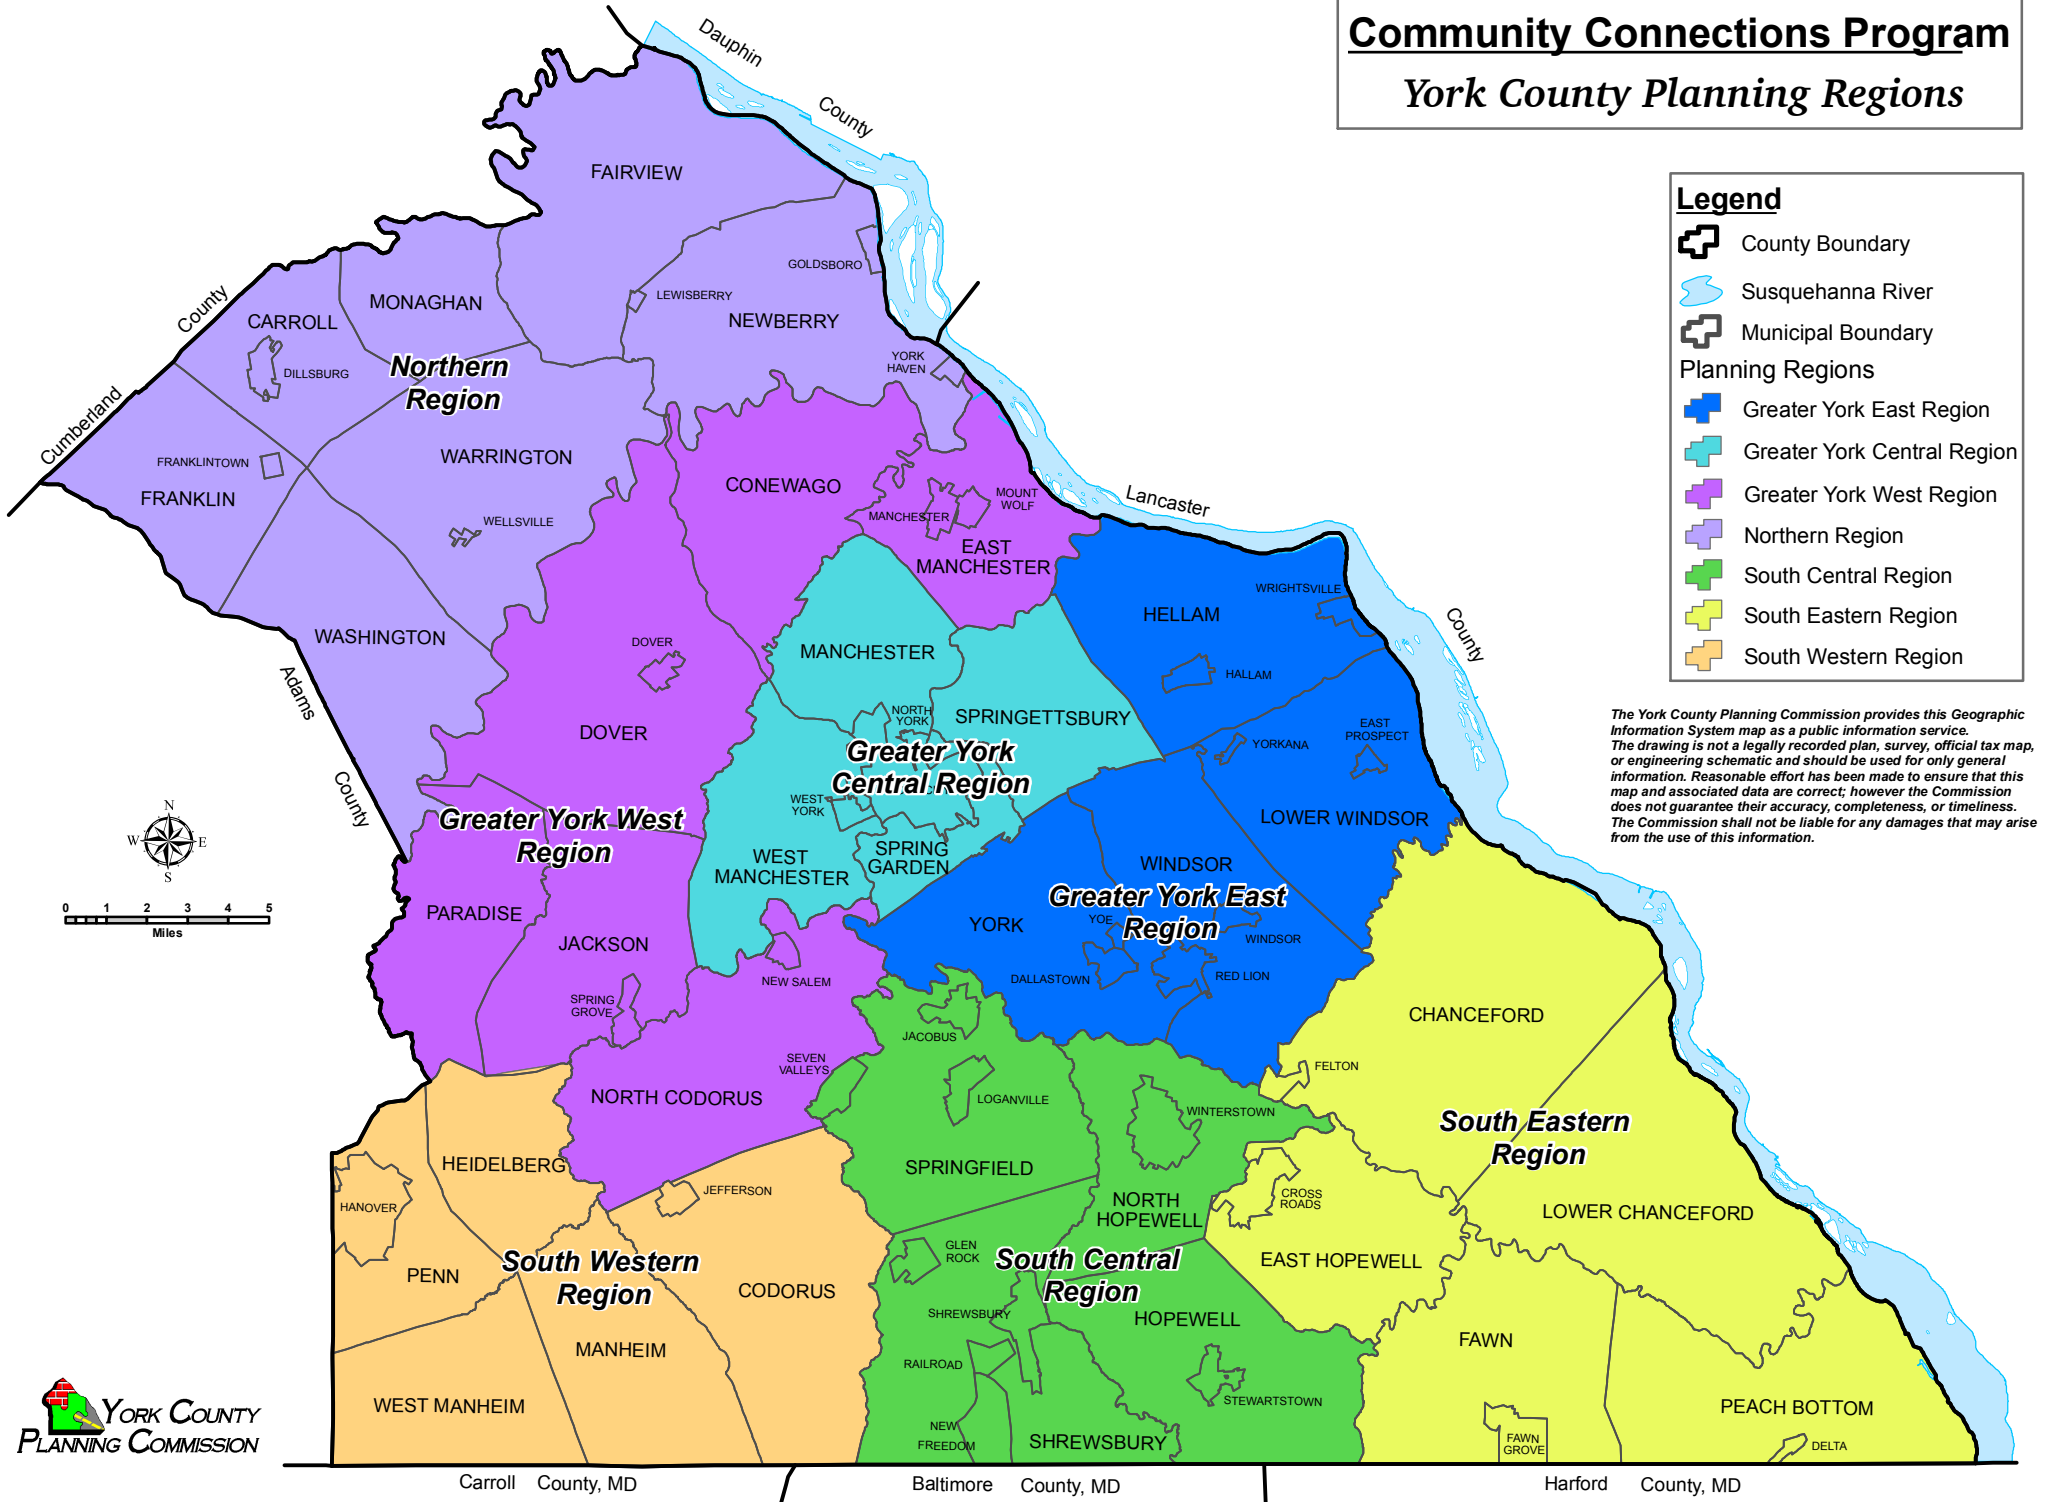

Community Connections Program

York County Planning Regions

Legend

- County Boundary
- Susquehanna River
- Municipal Boundary
- Planning Regions**
- Greater York East Region
- Greater York Central Region
- Greater York West Region
- Northern Region
- South Central Region
- South Eastern Region
- South Western Region

The York County Planning Commission provides this Geographic Information System map as a public information service. The drawing is not a legally recorded plan, survey, official tax map, or engineering schematic and should be used for only general information. Reasonable effort has been made to ensure that this map and associated data are correct; however the Commission does not guarantee their accuracy, completeness, or timeliness. The Commission shall not be liable for any damages that may arise from the use of this information.

Carroll County, MD Baltimore County, MD Harford County, MD